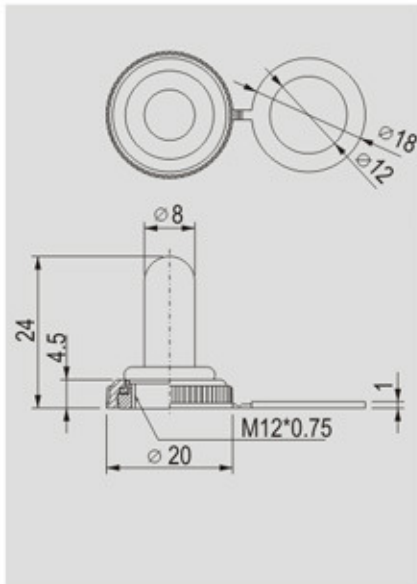

# W-70B

Material

RUBBER/EPDM

Nut

M12\*0.75

Availability

For Toggle Switch  
Lever Height: 20mm