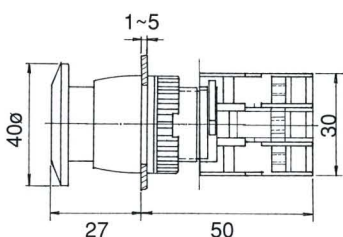

**ILLUMINATED PUSH BUTTON SWITCHES, IP65**

**LBF22-1/O Illuminated**  
**LBF22-1/C**

**EPFL22-10/C**  
**Push ON-Push OFF Illuminated**

**LBF22-10/C Illuminated**

**LBL22-1/O**  
**LBL22-1/C**

**LBL22-10/C Illuminated**

**EBL22-1/O**  
**EBL22-1/C**

**EBL22-10/C Illuminated**

**PFL22-10/C**  
**Push ON-Push OFF Illuminated**