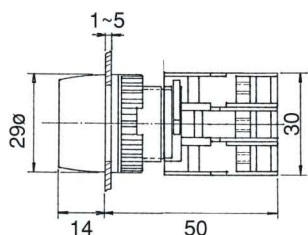

**ILLUMINATED PUSH BUTTON SWITCHES, IP65**

**LBF22-1/O Illuminated**  
**LBF22-1/C**

**EPFL22-10/C**  
**Push ON-Push OFF Illuminated**

**LBF22-10/C Illuminated**

**LBL22-1/O**  
**LBL22-1/C**

**LBL22-10/C Illuminated**

**EBL22-1/O**  
**EBL22-1/C**

**EBL22-10/C Illuminated**

**PFL22-10/C**  
**Push ON-Push OFF Illuminated**