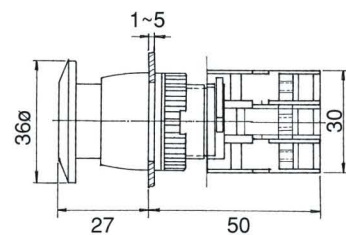

**ILLUMINATED PUSH BUTTON SWITCHES, IP65**

**LBF22-1/O Illuminated**  
**LBF22-1/C**

**EPFL22-10/C**  
**Push ON-Push OFF Illuminated**

**LBF22-10/C Illuminated**

**LBL22-1/O**  
**LBL22-1/C**

**LBL22-10/C Illuminated**

**EBL22-1/O**  
**EBL22-1/C**

**EBL22-10/C Illuminated**

**PFL22-10/C**  
**Push ON-Push OFF Illuminated**