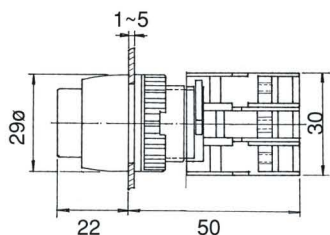

**ILLUMINATED PUSH BUTTON SWITCHES, IP65**

**LBF22-1/O Illuminated**  
**LBF22-1/C**

**EPFL22-10/C**  
**Push ON-Push OFF Illuminated**

**LBF22-10/C Illuminated**

**LBL22-1/O**  
**LBL22-1/C**

**LBL22-10/C Illuminated**

**EBL22-1/O**  
**EBL22-1/C**

**EBL22-10/C Illuminated**

**PFL22-10/C**  
**Push ON-Push OFF Illuminated**