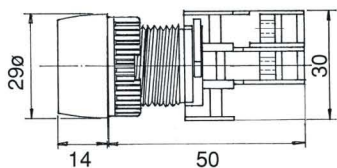

**ILLUMINATED PUSH BUTTON SWITCHES, IP65**

**LBF22-1/O Illuminated**  
**LBF22-1/C**

**EPFL22-10/C**  
**Push ON-Push OFF Illuminated**

**LBF22-10/C Illuminated**

**LBL22-1/O**  
**LBL22-1/C**

**LBL22-10/C Illuminated**

**EBL22-1/O**  
**EBL22-1/C**

**EBL22-10/C Illuminated**

**PFL22-10/C**  
**Push ON-Push OFF Illuminated**