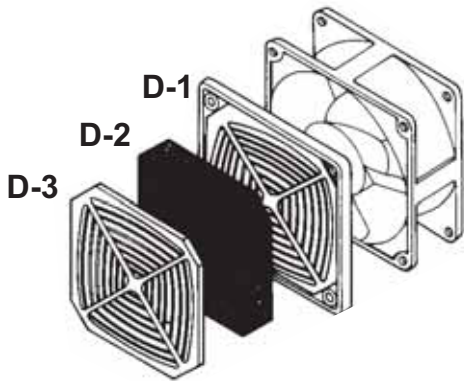

PLASTIC FILTE A

For 60mm Fan(06 D Type)

For 80mm Fan(08 D Type)

For 120mm Fan(12 D Type)

For 172mm Fan(17 D Type)