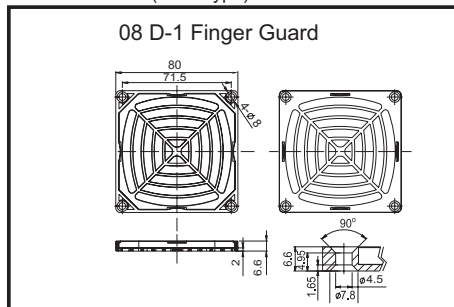

PLASTIC FILTE A

For 60mm Fan(06 D Type)

For 80mm Fan(08 D Type)

For 120mm Fan(12 D Type)

For 172mm Fan(17 D Type)