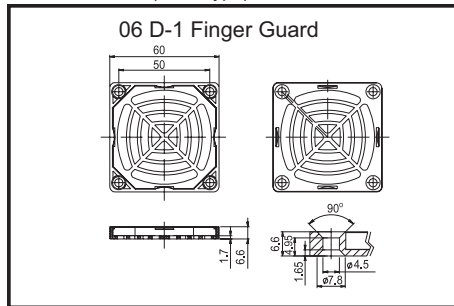

PLASTIC FILTE A

For 60mm Fan(06 D Type)

For 80mm Fan(08 D Type)

For 120mm Fan(12 D Type)

For 172mm Fan(17 D Type)