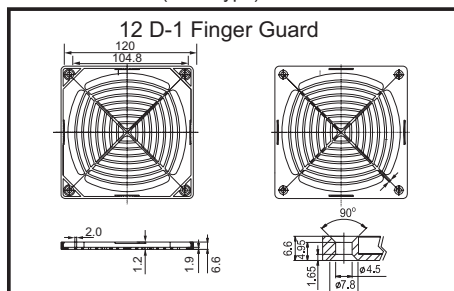

PLASTIC FILTE A

For 60mm Fan(06 D Type)

For 80mm Fan(08 D Type)

For 120mm Fan(12 D Type)

For 172mm Fan(17 D Type)