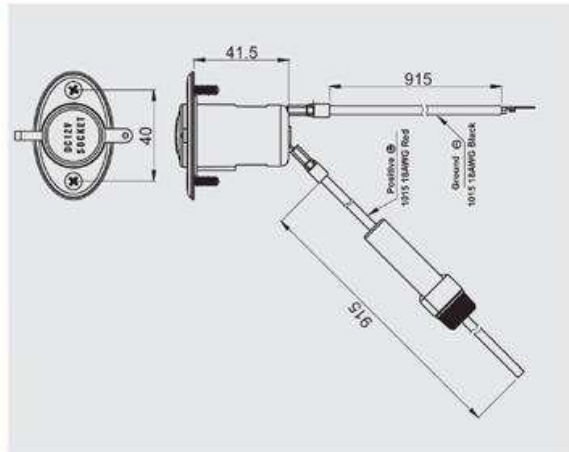

A13-106 LIGHTER SOCKET

FEATURES

- * RATING : 20A 12V DC
- * MATERIAL :
 - Housing : nylon (UL flame: 94V-2).
 - Inner contact : nickel plated brass.
 - Contact: nickel plated brass.
- * Snap-in light socket with dust-proof cover.
- * This socket fit with $\varnothing 21$ plugs.
- * Dust cover protection.
- * With 20A glass tube fuse max.
- * A13-106A:10A fits wire 18AWG.
- * A13-106B:15A fits wire 16AWG.
- * A13-106C:20A fits wire 12AWG.

Mounted hole