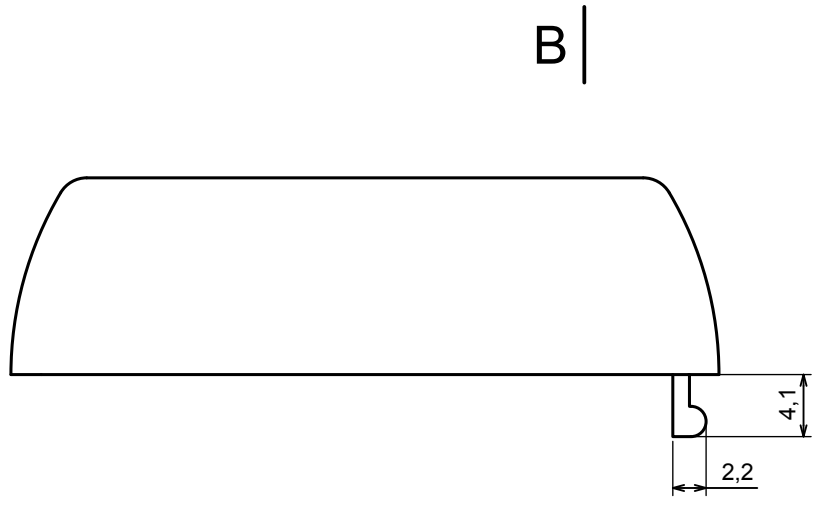

A |

A-A

A |

All rights reserved, Copyright Kradex 2016		
Product model	Enclosure Z94 - assembly	
Format: A3	Material: PS, ABS	
Scale 2:1	Tolerance: +/- 0.5	

All rights reserved, Copyright Kradox 2016		
Product model	Enclosure Z94 - Base	
Format: A3	Material: PS, ABS	
Scale 2:1	Tolerance: +/- 0.5	

c |

c |

C-C

All rights reserved, Copyright Kradox 2016

Product model Enclosure Z94 - cover

Format: A3 Material: PS, ABS

Scale 2:1 Tolerance: +/- 0.5