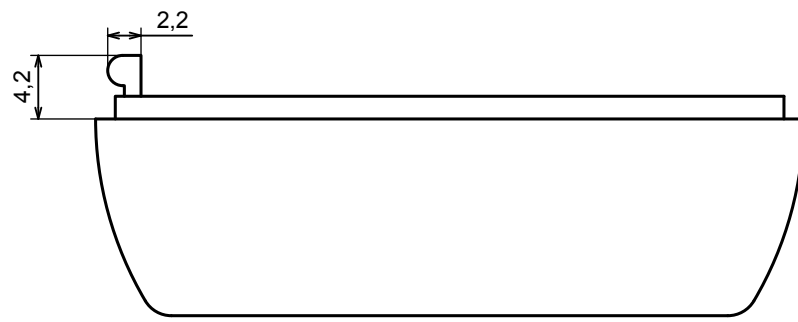

A |

A-A

A |

All rights reserved, Copyright Kradex 2016		
Product model	Enclosure Z94 - assembly	
Format: A3	Material: PS, ABS	
Scale 2:1	Tolerance: +/- 0.5	

All rights reserved, Copyright Kradox 2016		
Product model	Enclosure Z94 - Base	
Format: A3	Material: PS, ABS	
Scale 2:1	Tolerance: +/- 0.5	

c |

c |

C-C

All rights reserved, Copyright Kradox 2016

Product model Enclosure Z94 - cover

Format: A3 Material: PS, ABS

Scale 2:1 Tolerance: +/- 0.5