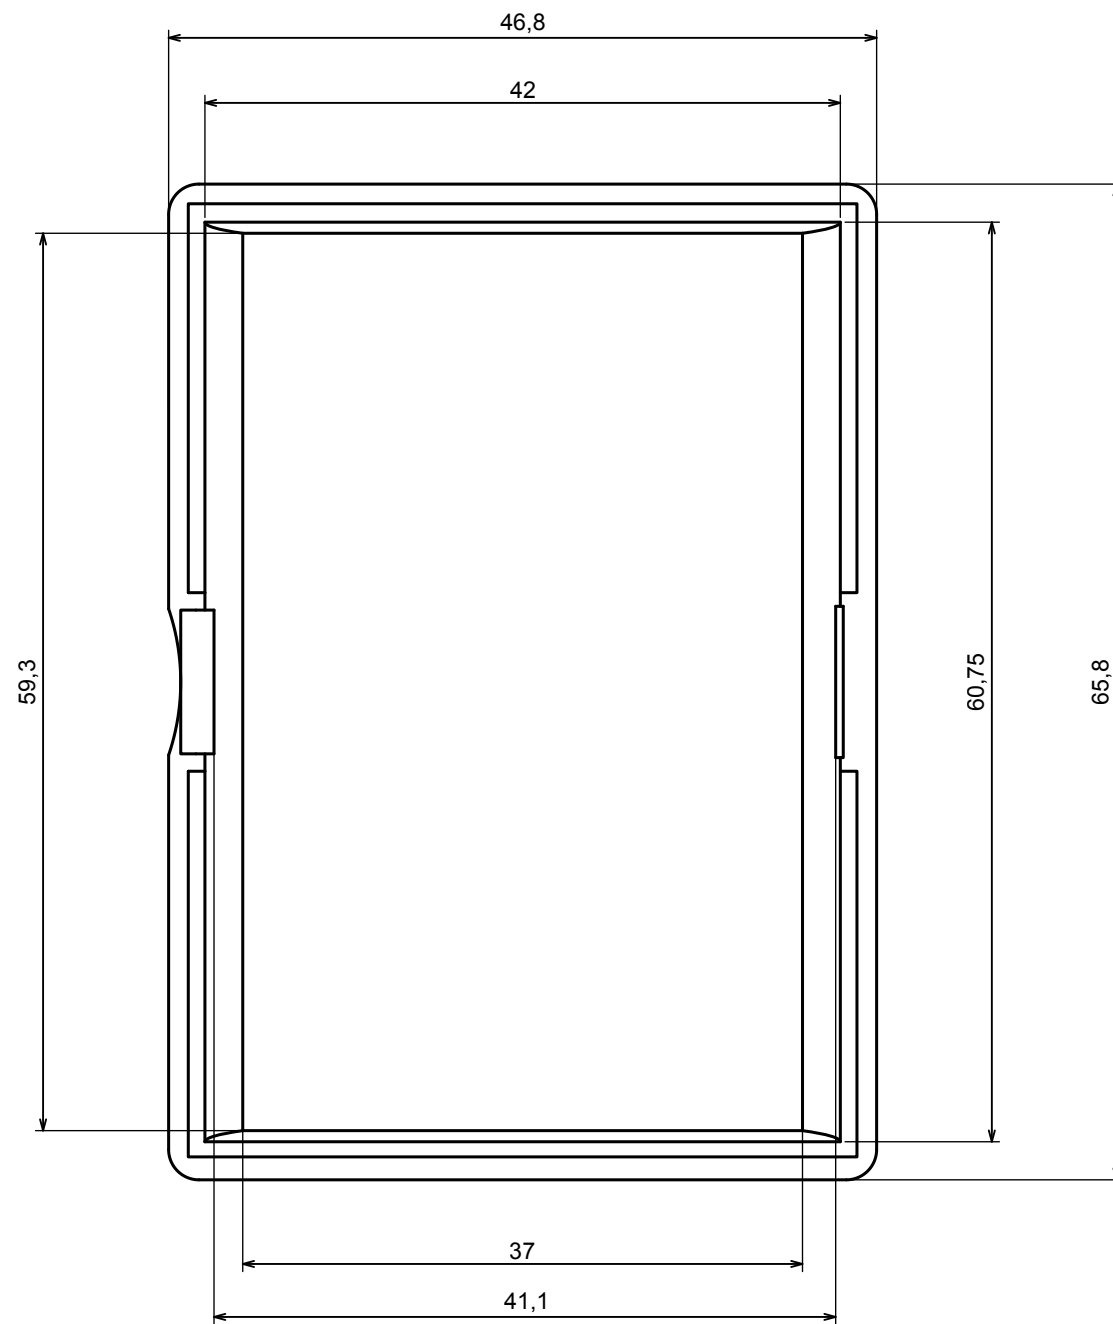

A |

A-A

A |

All rights reserved, Copyright Kradex 2016		
Product model	Enclosure Z94 - assembly	
Format: A3	Material: PS, ABS	
Scale 2:1	Tolerance: +/- 0.5	

All rights reserved, Copyright Kradox 2016		
Product model	Enclosure Z94 - Base	
Format: A3	Material: PS, ABS	
Scale 2:1	Tolerance: +/- 0.5	

c |

c |

C-C

All rights reserved, Copyright Kradox 2016

Product model Enclosure Z94 - cover

Format: A3 Material: PS, ABS

Scale 2:1 Tolerance: +/- 0.5