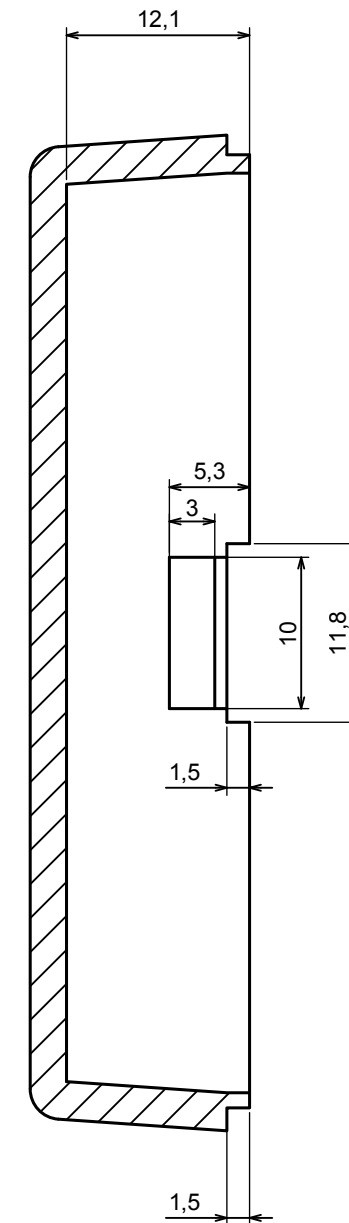

A |

A-A

A |

All rights reserved, Copyright Kradex 2016		
Product model	Enclosure Z94 - assembly	
Format: A3	Material: PS, ABS	
Scale 2:1	Tolerance: +/- 0.5	

All rights reserved, Copyright Kradox 2016		
Product model	Enclosure Z94 - Base	
Format: A3	Material: PS, ABS	
Scale 2:1	Tolerance: +/- 0.5	

c |

c |

C-C

All rights reserved, Copyright Kradox 2016

Product model Enclosure Z94 - cover

Format: A3 Material: PS, ABS

Scale 2:1 Tolerance: +/- 0.5