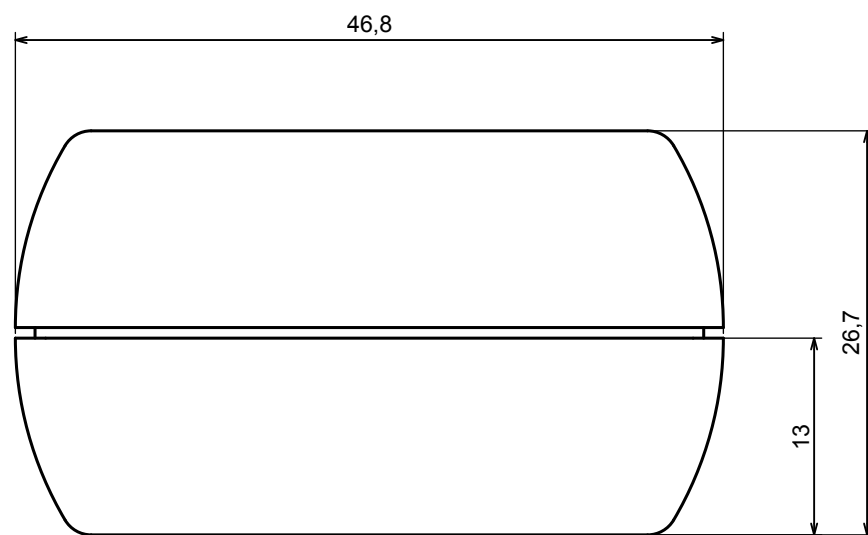

A |

A-A

A |

All rights reserved, Copyright Kradex 2016		
Product model	Enclosure Z94 - assembly	
Format: A3	Material: PS, ABS	
Scale 2:1	Tolerance: +/- 0.5	

All rights reserved, Copyright Kradox 2016		
Product model	Enclosure Z94 - Base	
Format: A3	Material: PS, ABS	
Scale 2:1	Tolerance: +/- 0.5	

c |

c |

C-C

All rights reserved, Copyright Kradox 2016

Product model Enclosure Z94 - cover

Format: A3 Material: PS, ABS

Scale 2:1 Tolerance: +/- 0.5