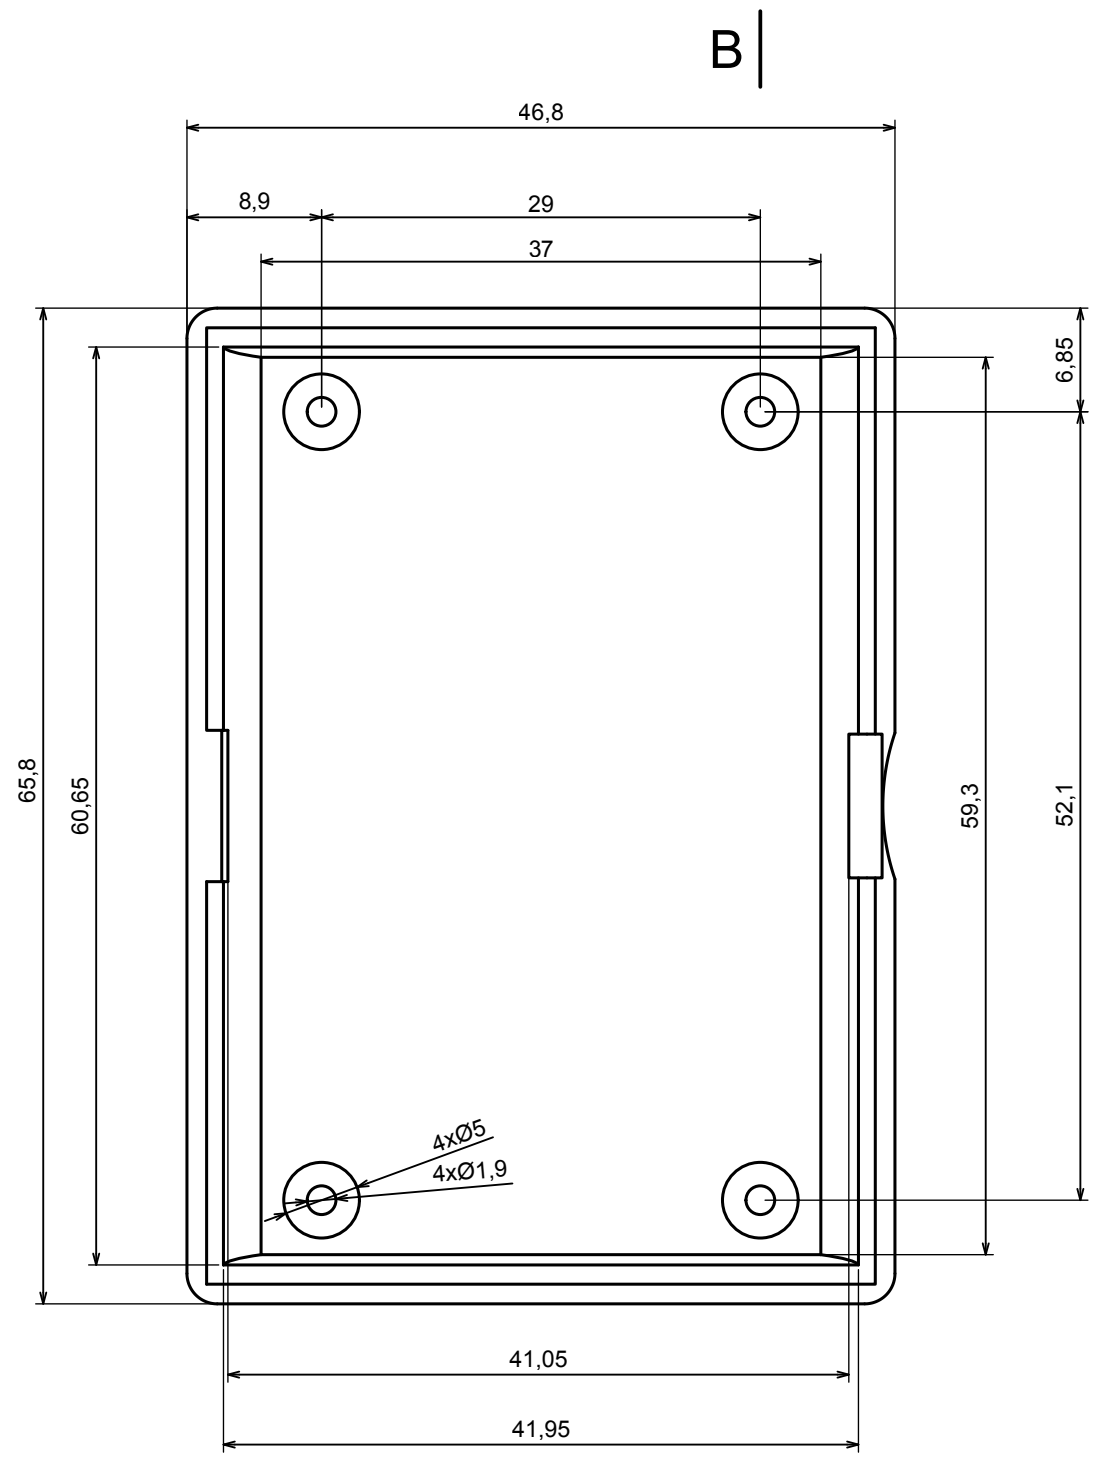

A |

A-A

A |

All rights reserved, Copyright Kradex 2016		
Product model	Enclosure Z94 - assembly	
Format: A3	Material: PS, ABS	
Scale 2:1	Tolerance: +/- 0.5	

All rights reserved, Copyright Kradox 2016		
Product model	Enclosure Z94 - Base	
Format: A3	Material: PS, ABS	
Scale 2:1	Tolerance: +/- 0.5	

c |

c |

C-C

All rights reserved, Copyright Kradox 2016

Product model Enclosure Z94 - cover

Format: A3 Material: PS, ABS

Scale 2:1 Tolerance: +/- 0.5