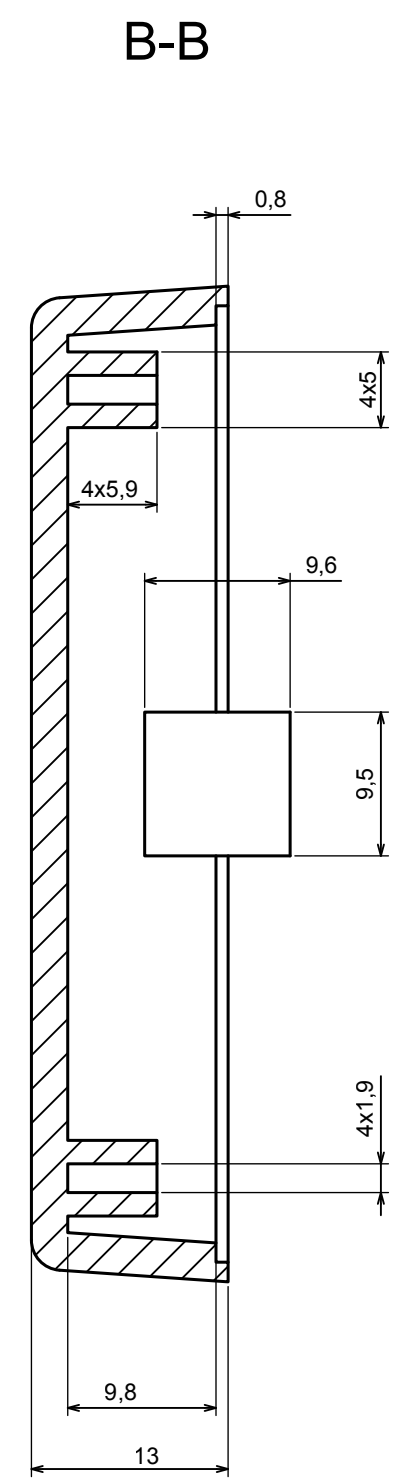

A |

A-A

A |

All rights reserved, Copyright Kradex 2016		
Product model	Enclosure Z94 - assembly	
Format: A3	Material: PS, ABS	
Scale 2:1	Tolerance: +/- 0.5	

All rights reserved, Copyright Kradox 2016		
Product model	Enclosure Z94 - Base	
Format: A3	Material: PS, ABS	
Scale 2:1	Tolerance: +/- 0.5	

c |

c |

C-C

All rights reserved, Copyright Kradox 2016

Product model Enclosure Z94 - cover

Format: A3 Material: PS, ABS

Scale 2:1 Tolerance: +/- 0.5