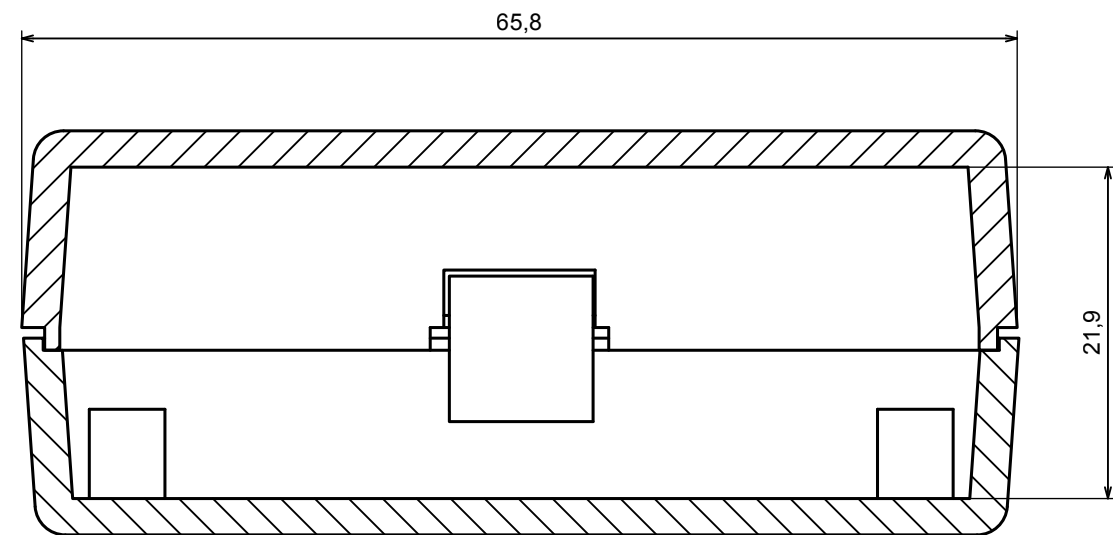

A |

A-A

A |

All rights reserved, Copyright Kradex 2016		
Product model	Enclosure Z94 - assembly	
Format: A3	Material: PS, ABS	
Scale 2:1	Tolerance: +/- 0.5	

All rights reserved, Copyright Kradox 2016		
Product model	Enclosure Z94 - Base	
Format: A3	Material: PS, ABS	
Scale 2:1	Tolerance: +/- 0.5	

c |

c |

C-C

All rights reserved, Copyright Kradox 2016

Product model Enclosure Z94 - cover

Format: A3 Material: PS, ABS

Scale 2:1 Tolerance: +/- 0.5