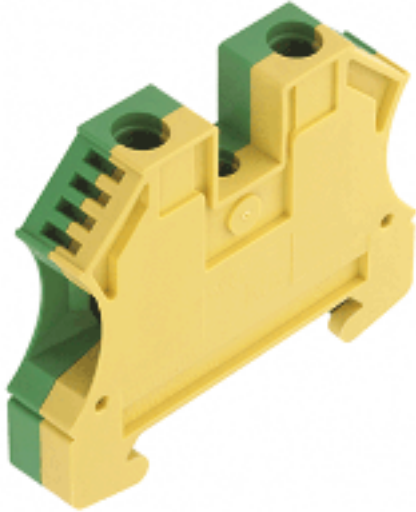

W-Series
WPE 10

Weidmüller Interface GmbH & Co. KG
Klingenbergstraße 16
D-32758 Detmold
Germany
Fon: +49 5231 14-0
Fax: +49 5231 14-292083
www.weidmueller.com

The PE terminals are available in two designs: standard and compact (N), with rated cross-section from 1.5 mm² to 150 mm² (e.g. 2.5 mm² – WPE 2.5 or 4 mm² – WPE 4N).