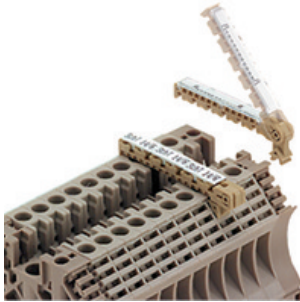

W-Series WDU 2.5 RT

Weidmüller Interface GmbH & Co. KG
Klingenbergstraße 16
D-32758 Detmold
Germany
Fon: +49 5231 14-0
Fax: +49 5231 14-292083
www.weidmueller.com

Accessories

SchT group marker carrier

The SchT 5 S group tag carriers are clipped directly onto the TS 32 mounting rail (G-rail) or the TS 35 mounting rail (top-hat rail). It is therefore possible to label the terminal strip irrespective of the terminal and the type of terminal. SchT 5 and SchT 5 S are fitted with ESO 5, STR 5 protective strips.

The SchT 7 is a hinged group tag carrier for inlay tags which enables easy access to the clamping screw. The SchT 7 is fitted with ESO 7, STR 7 protective strips or DEK 5.

SchT 9/4 and SchT 14/6 are hinged group tag carriers for single dekafix and WS tags that enable easy access to the clamping screw.

SchT 9/4 and SchT 14/6 are fitted with WS or DEK. Inlay tags and protective strips can be found under "Accessories".

General ordering data

Delivery status Available until	Type	Order No.	Version	GTIN (EAN)	Qty.
This article will no longer be available in the future. 2016-10-30T00:00:00+02:00	SCHT 14/6	1269060000	SCHT, Terminal marker, 44.3 x 6 mm, Pitch in mm (P): 6.00 Beige	4008190051396	20 pc(s).
This article will no longer be available in the future. 2015-07-31T00:00:00+02:00	SCHT 9/4	1278460000	SCHT, Terminal marker, 32 x 4 mm, Pitch in mm (P): 5.00 Beige	4008190086930	20 pc(s).
SCHT 7		0517960000	SCHT, Terminal marker, 39.3 x 8 mm, Pitch in mm (P): 7.00 White	4008190001742	20 pc(s).

Shielding bus

Klippon® Connect with clamping yoke Technology

The high reliability and variety of designs of the terminal blocks with clamping yoke connections make planning easier and optimises operational safety. Klippon® Connect provides a proven response to a range of different requirements.

General ordering data

Type	Order No.	Version	GTIN (EAN)	Qty.
LS 2.8 WDU2.5-10	1056400000	W-Series, Shield bus	4008190036454	100 pc(s).