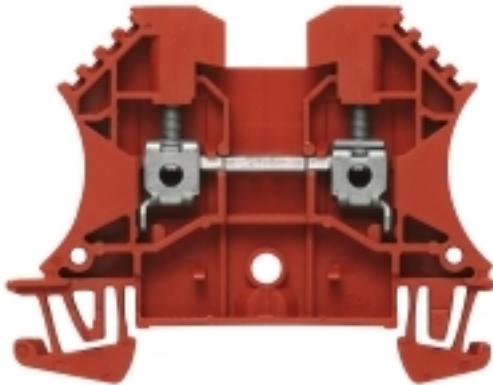

**W-Series**  
**WDU 2.5 RT**

**Weidmüller Interface GmbH & Co. KG**  
 Klingenbergstraße 16  
 D-32758 Detmold  
 Germany  
 Fon: +49 5231 14-0  
 Fax: +49 5231 14-292083  
 www.weidmueller.com

**Klippon® Connect with clamping yoke Technology**

The high reliability and variety of designs of the terminal blocks with clamping yoke connections make planning easier and optimises operational safety. Klippon® Connect provides a proven response to a range of different requirements.