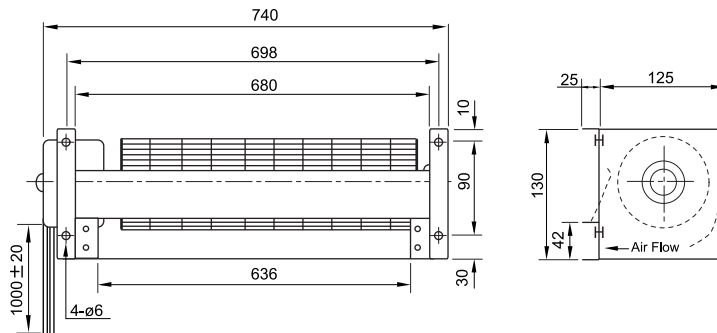

UF9060 Series

Size : 740 x 150 x 130

Unit : mm

Model	Spec.	Rated Voltage V	Frequency Hz	Input Power W	Rated Current A	Locked Current A	Speed RPM	Maximum Air Flow m ³ /min.	Maximum Air Flow CFM	Maximum Pressure mmH ₂ O	Maximum Pressure InchH ₂ O	Noise dB	Weight kg
UF9060CBP12H-L		120	50	130	1.00	1.40	2150	15.5	550	9	0.35	55	6
			60	160	1.25	1.40	2100	15.0	530	11	0.43	54	
UF9060CBP23H-L		230	50	130	0.55	0.75	2150	15.5	550	9	0.35	55	6
			60	160	0.70	0.75	2100	15.0	530	11	0.43	54	