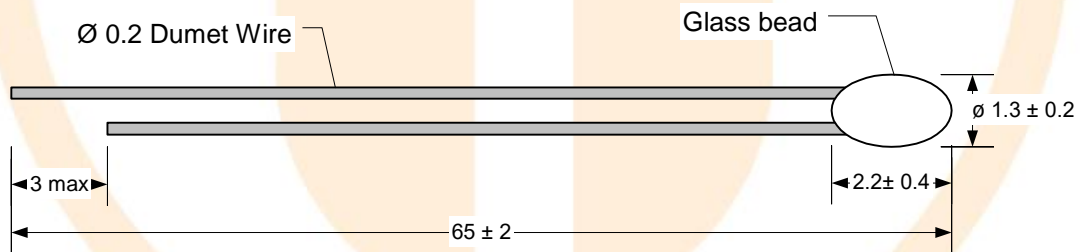

Specification of Glass Thermistor

PART NUMBER: **TT2-30KC5-3**

No. of pages: 9

Date: 19.02.2019

Revision: 00

FEATURES:

Element	Glass NTC Thermistor
No-load resistance at 25°C	30 000 Ω
Tolerance at 25°C	± 1%
Beta(25/85) Constant	3 990K ± 1%
Operating temperature range	-40°C ÷ 300°C

DRAWING:

UNITS: [mm]