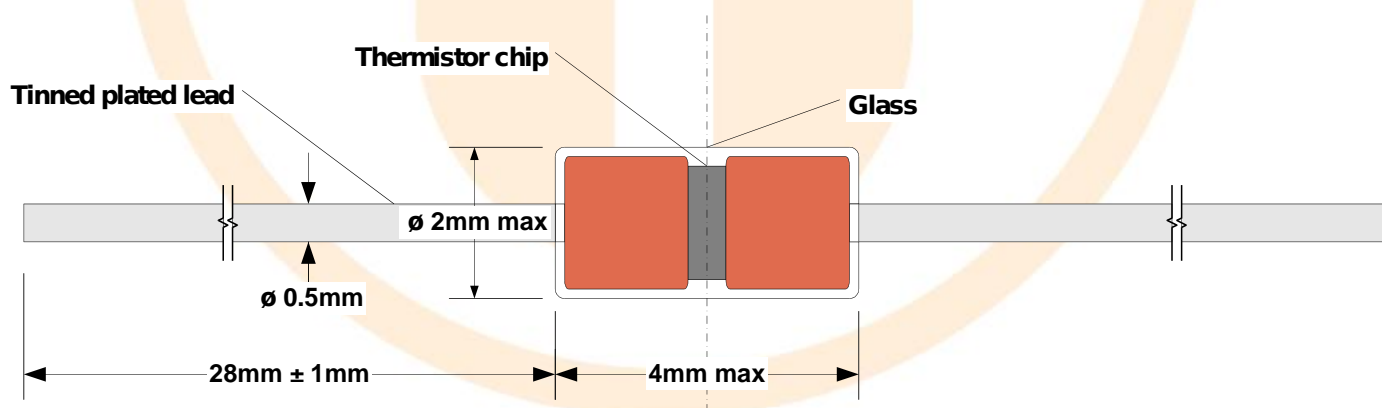

Specification of DO-35 NTC Thermistor

PART NUMBER: **TT-DO-10KC8-3-1%**

No. of pages: 8

Date: **20.02.2019**

Revision: **00**

FEATURES:

Element	DO-35 NTC Thermistor
No-load resistance at 25°C	10 000 Ω
Tolerance at 25°C	± 1%
Beta (25/85) Constant	3 435K ±1%
Operating temperature range	-40°C ÷ 250°C

DRAWING:

UNITS: [mm]