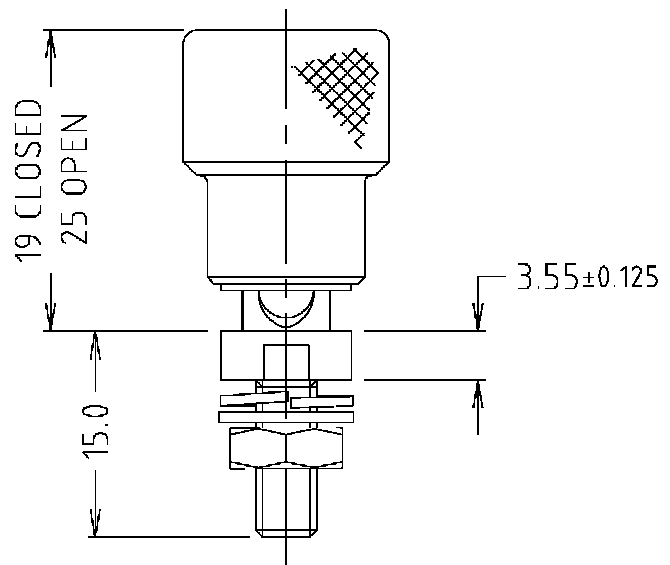

CLIFF

HI-FI TERMINAL TP/6CS

Brass / Gold plated terminal with coloured insert with $\text{Ø}4.0\text{mm}$ cross hole.

CL2160B - TP/6CS BLACK

CL2160R - TP/6CS RED

$\text{Ø}6.80$ RED OR BLACK
COLOURED INSERT.