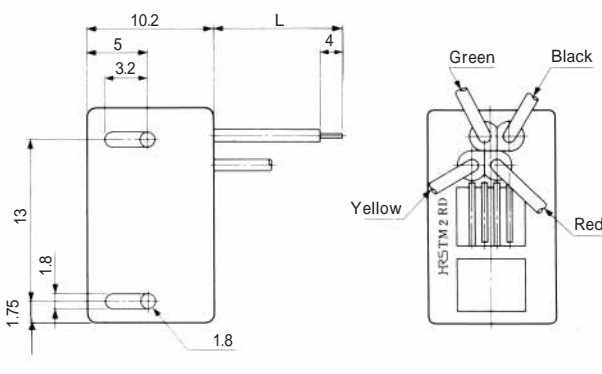

Note: Standard finish color is warm gray.