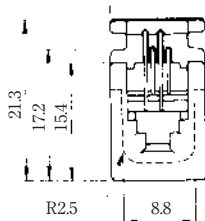

### ●TM1R-616B44-\*

CL No.	Part No.	RoHS
222-4465-0	TM1R-616B44-35S-150M	YES

Color	L (mm)
Yellow	150
Green	150
Red	150
Black	150

Note: Standard finish color is gray.

### ●TM1R-616P44-\*

CL No.	Part No.	RoHS
222-4466-2	TM1R-616P44-35S-150M	YES

Color	L (mm)
Yellow	150
Green	150
Red	150
Black	150

Note: Standard finish color is gray.