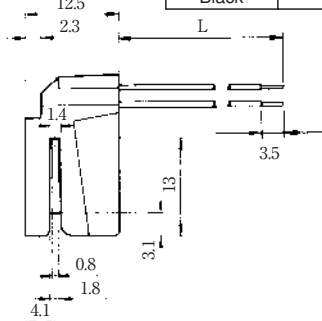

### ●TM1R-616B44-\*

CL No.	Part No.	RoHS
222-4465-0	TM1R-616B44-35S-150M	YES

Color	L (mm)
Yellow	150
Green	150
Red	150
Black	150

Note: Standard finish color is gray.

### ●TM1R-616P44-\*

CL No.	Part No.	RoHS
222-4466-2	TM1R-616P44-35S-150M	YES

Color	L (mm)
Yellow	150
Green	150
Red	150
Black	150

Note: Standard finish color is gray.