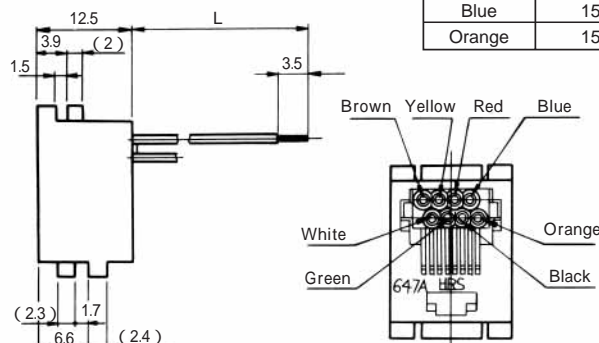

# MODULAR CONNECTORS

CL 222 TM

TM1RV-647AF88- \*

CL No.	Part No.	RoHS
222-4454-3	TM1RV647AF88-35S-150M	YES

Color	L (mm)
Brown	150
White	150
Yellow	150
Green	150
Red	150
Black	150
Blue	150
Orange	150

Note: Standard color is warm gray.