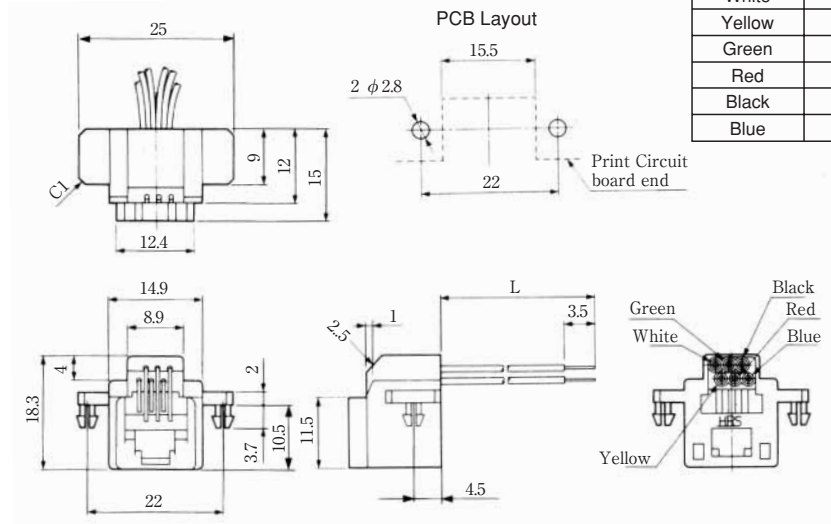

MODULAR CONNECTORS

CL 222 TM

●TM7RV-66-*

CL No.	Part No.	RoHS
222-4472-5	TM7RV-A66-35S-150M	YES

Color	L (mm)
White	150
Yellow	150
Green	150
Red	150
Black	150
Blue	150

Note: Standard finish color is Vanilla white.