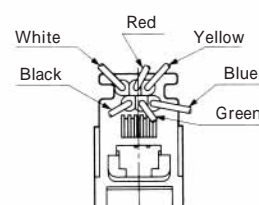

CL No.	Part No.	RoHS
222-4470-0	TM1RV-623K62-4S-150M	YES

Color	L (mm)
Green	150
Red	150

Note1: Standard finish color is gray.

Note2: The drawing is shown sample of TM1RV-623K66- \*

TM1RV-623P66- \*

TM1RV-623P64- \*

CL No.	Part No.	RoHS
222-4471-2	TM1RV-623P66-35S-150M	YES

Color	L (mm)
White	150
Black	150
Red	150
Green	150
Yellow	150
Blue	150

CL No.	Part No.	RoHS
222-4425-5	TM1RV-623P64-35S-150M	YES

Color	L (mm)
Black	150
Red	150
Green	150
Yellow	150