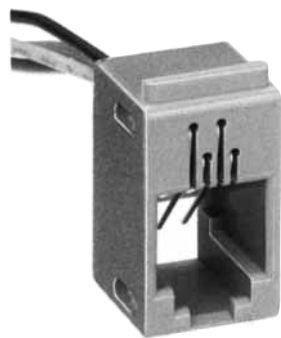

TM2RDA-F44-*

CL No.	Part No.	RoHS
CL222-4440-9	TM2RDA-F44-4S-150M	YES

Color	L (mm)
Yellow	150
Green	150
Red	150
Black	150