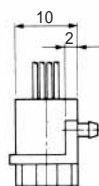

MODULAR CONNECTORS

CL 222 TM

TM6RA-144- *

CL No.	Part No.	RoHS
222-4474-0	TM6RA-144-35S-150M	YES

Color	L (mm)
Yellow	150
Green	150
Red	150
Black	150