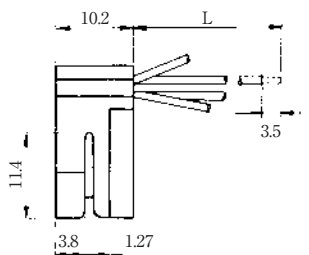

### ●TM1R-616B44-\*

CL No.	Part No.	RoHS
222-4465-0	TM1R-616B44-35S-150M	YES

Color	L (mm)
Yellow	150
Green	150
Red	150
Black	150

Note: Standard finish color is gray.