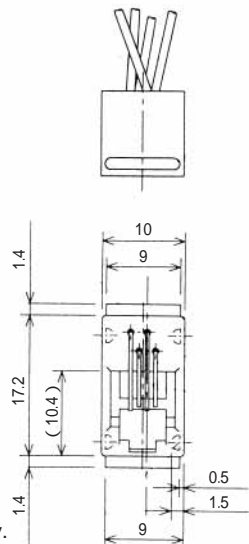

TM2RDA-F44-*

CL No.	Part No.	RoHS
CL222-4440-9	TM2RDA-F44-4S-150M	YES

Color	L (mm)
Yellow	150
Green	150
Red	150
Black	150