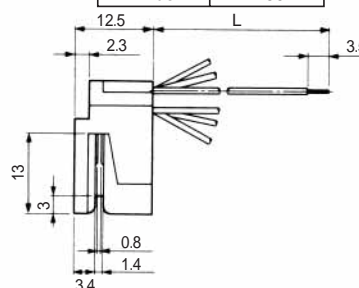

CL No.	Part No.	RoHS
222-4471-2	TM1RV-623P66-35S-150M	YES

Color	L (mm)
White	150
Black	150
Red	150
Green	150
Yellow	150
Blue	150

CL No.	Part No.	RoHS
222-4425-5	TM1RV-623P64-35S-150M	YES

Color	L (mm)
Black	150
Red	150
Green	150
Yellow	150