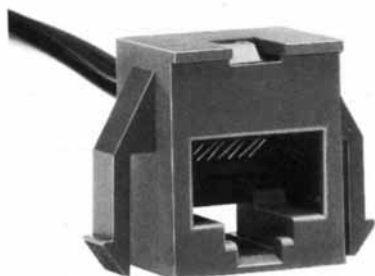

TM2RC-88- *

CL No.	Part No.	RoHS
222-4434-6	TM2RCV-M88-5S-450M	YES

Color	L (mm)
Gray	450
Purple	450
Blue	450
Green	450
Yellow	450
Orange	450
Red	450
Brown	450