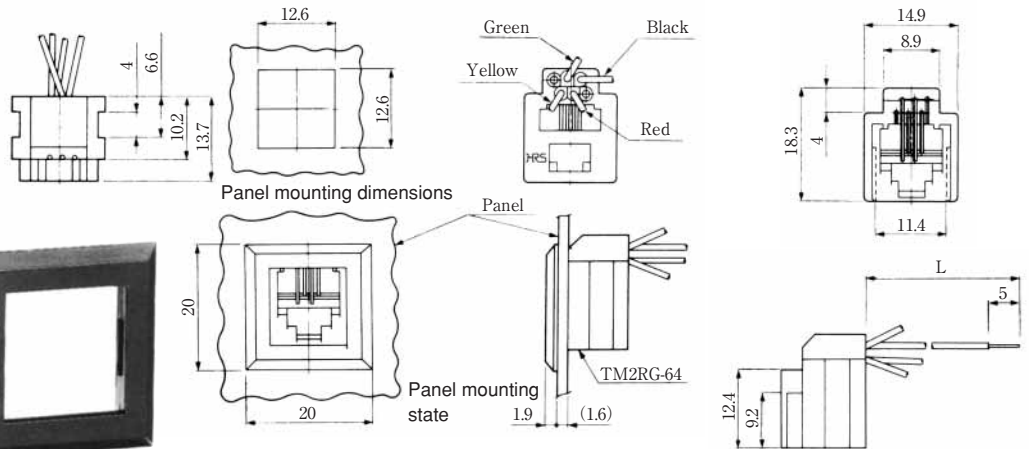

●TM2RGV-L66-*

●TM2RGV-L64-*

●TM2RGV-L62-*

CL No.	Part No.	RoHS
222-4462-1	TM2RGV-L66-4S-150M	YES

Color	L (mm)
White	150
Yellow	150
Green	150
Red	150
Black	150
Blue	150

CL No.	Part No.	RoHS
222-4456-9	TM2RGV-L64-4S-150M	YES

Color	L (mm)
Yellow	150
Green	150
Red	150
Black	150

CL No.	Part No.	RoHS
222-4455-6	TM2RGV-L62-4S-150M	YES

Color	L (mm)
Green	150
Red	150

Note1: Standard finish color is dark brown. Note2: The drawing is shown sample of TM2RGV-L64-*