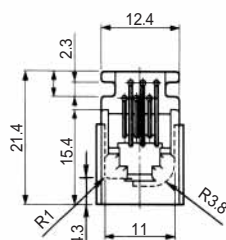

CL No.	Part No.	RoHS
222-4471-2	TM1RV-623P66-35S-150M	YES

Color	L (mm)
White	150
Black	150
Red	150
Green	150
Yellow	150
Blue	150

CL No.	Part No.	RoHS
222-4425-5	TM1RV-623P64-35S-150M	YES

Color	L (mm)
Black	150
Red	150
Green	150
Yellow	150