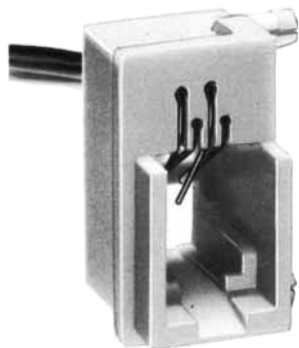

MODULAR CONNECTORS

CL 222 TM

TM6RA-144- *