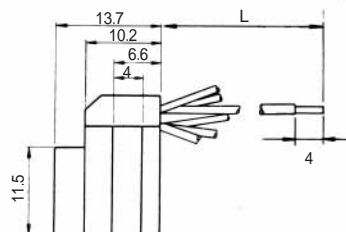

Note1: Standard finish color is gray.

Note2: The drawing is shown sample of TM1RV-623K66- *