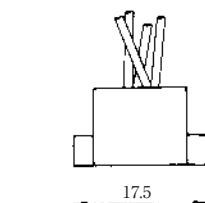

### ●TM1R-616B44-\*

CL No.	Part No.	RoHS
222-4465-0	TM1R-616B44-35S-150M	YES

Color	L (mm)
Yellow	150
Green	150
Red	150
Black	150

Note: Standard finish color is gray.