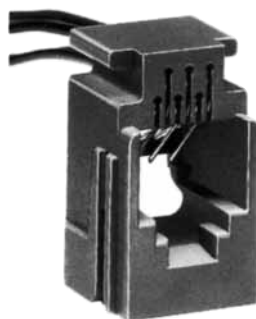

CL No.	Part No.	RoHS
222-4471-2	TM1RV-623P66-35S-150M	YES

Color	L (mm)
White	150
Black	150
Red	150
Green	150
Yellow	150
Blue	150

CL No.	Part No.	RoHS
222-4425-5	TM1RV-623P64-35S-150M	YES

Color	L (mm)
Black	150
Red	150
Green	150
Yellow	150