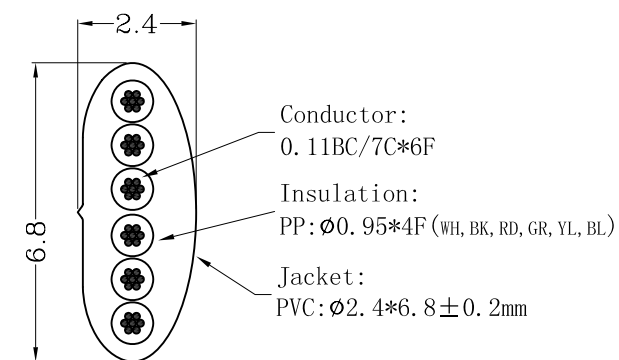

DESIGNATION	SIZE/L	Jacket Colour
TEL-0034-100/BK	100 M	BK
TEL-0034-100/WH	100 M	WH
TEL-0034-100/SV	100 M	SL

1	cable (7C/0.11BC PP:0.95mm)*6F PVC OD:2.4x6.8 $\pm 0.2\text{mm}$	AR	g									
2				TOLERANCE OTHERWISE UNLESS SPECIFIED			DRAWING:		MCXH	TEL-0034-100		
3				UP TO	5	± 0.2	REVIEW:		CLIENT	TME		
4				ABOVE	5--30	± 0.3	APPROVED:		NUMBER			
5				ABOVE	30--50	± 0.4	DATE	2014-07-14	SCALE	FREE	UNIT	MM
备注:				ABOVE	50	± 0.5						
NO	Description	Q'TY	Units	ANGLE		$\pm 3^\circ$						