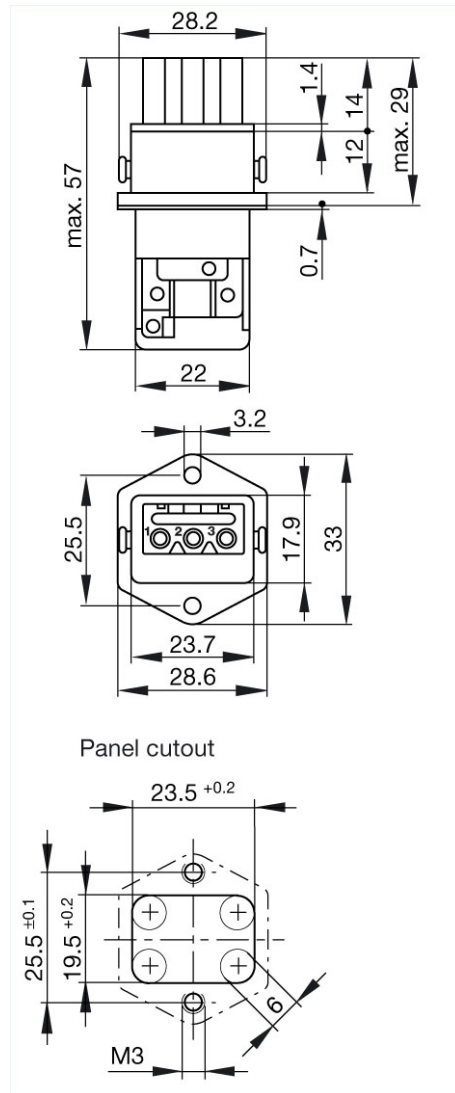

HIRSCHMANN

A BELDEN BRAND

Industrial Connecting Solutions:Rectangular Connectors:Power Connectors (ST series):Panel-mounted socket:STAKEI 3 N grau/grey

<http://www.e-catalog.beldensolutions.com/link/57078-24228-256261-24351-24353-35777/en/conf/ui/istate>

Picture

Drawing

Belden Deutschland GmbH

Im Gewerbepark 2

58579 Schalksmühle

Germany

Phone: +49 7127/14-1806

E-Mail: icos-sales@belden.com