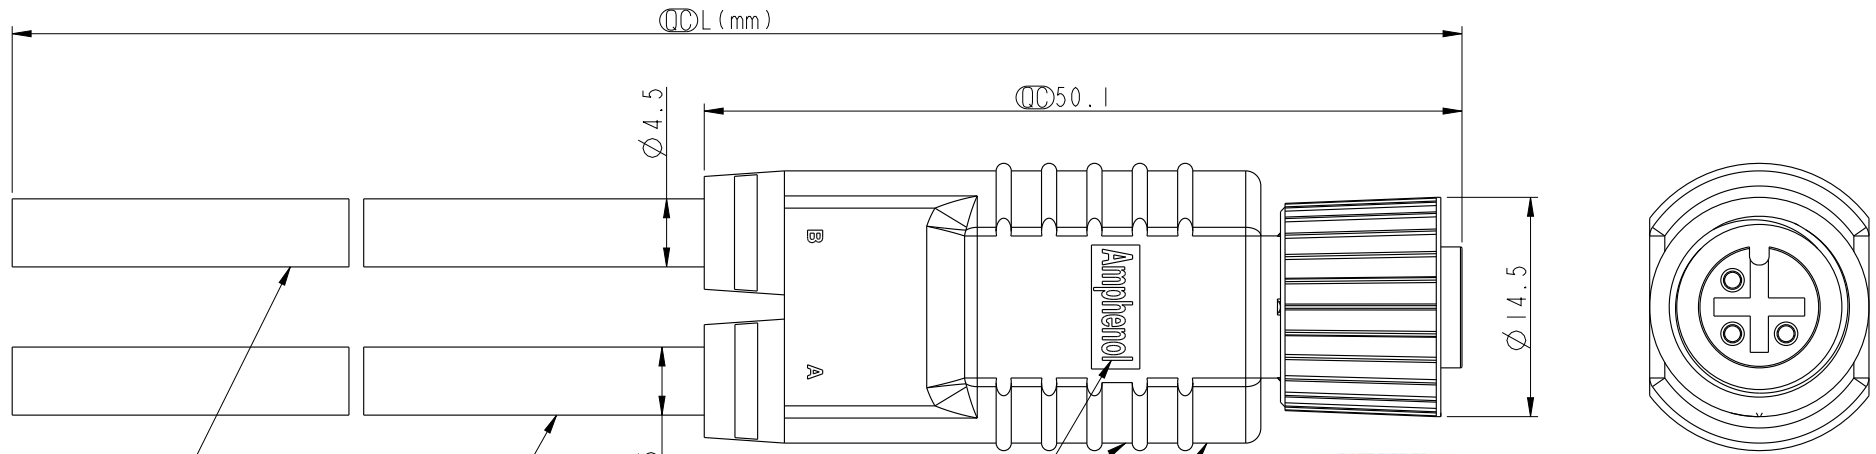

REV.	ECN NO.	DATE	SIGN	DESCRIPTION
B	LEN1130164-167	2011/02/25	Jiang Jun Hua	REF. TO ECR/N.NOTE.
C	LEN13B0193-96	2013/09/11	Cary	Change Logo From LTW To Amphenol

SS-030000-F00-YS000
Color:Black

SS-030000-F00-YSBXX
 XX: 01~99Meters
 01: 01Meter
 02: 02Meters
 ...
 99: 99Meters
 Cable Length(L): 01~99Meters

- Note:
- * \varnothing Important Dimension.
 - * Waterproof Rate: IP68.
 - * IP68: 1M Depth Of Water In 24hours.
 - * Housing: PU, Black.
 - * Female Pin: Copper Alloy, Gold Plated.
 - * Cable: 22AWG*3C+Talcum, PU Jacket, Black, OD=4.5mm.
 - * Cable Length Tolerance:
 - 01M: ±40mm
 - 02M~05M: ±60mm
 - 06M~10M: ±100mm
 - 11M~30M: ±200mm
 - 31M~99M: ±500mm

Pin Assignments
Front View

4	Black	黑	Black	黑
3	Blue	藍	Blue	藍
1	Brown	棕	Brown	棕
Conn.	A		B	
	Wire Color			
	Pin Out			

UNIT:mm
 TOLERANCE ±0.5mm

TITLE M12 Cable Screw 3Pin F Conn F Pin			
SCALE 1:1	SIZE A4	SHEET 1 OF 1	
REV. C	WC-REV. A.3	\varnothing : Inspection item	