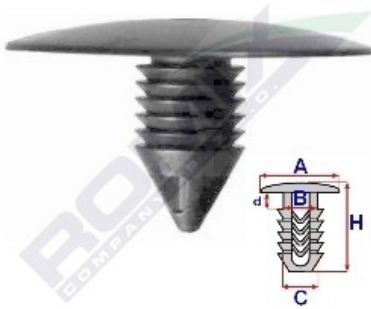

## Wheel guard clip A18000

Romix catalogue number: A18000

Quantity in package: 10

Dimensions: A 35,3 B 7,5 C 10,3 d 4,2 H 25, fits in hole 10

Brand	Model	Location	Description	OEM number
Renault	19	wheel arches		7703077225
Renault	21	wheel arches		7703077225
Renault	25	wheel arches		7703077225
Renault	5	wheel arches		7703077225
Renault	Clio I	wheel arches		7703077225
Renault	Clio II	wheel arches		7703077225
Renault	Clio II (phase 3)	wheel arches		7703077225
Renault	Express	wheel arches		7703077225
Renault	Kangoo I	wheel arches		7703077225
Renault	Laguna I	wheel arches		7703077225
Renault	Master I	wheel arches		7703077225
Renault	Master II	wheel arches		7703077225
Renault	Safrane	wheel arches		7703077225