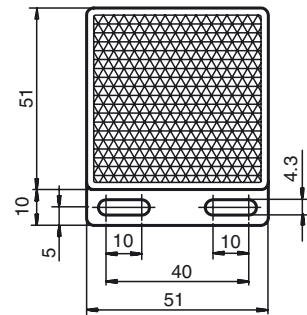

Model Number

REF-H50

Reflector, rectangular 51 mm x 51 mm,
mounting holes, fixing strap

Features

- Mounting holes for simple installation

Dimensions

T = 8

Technical data

General specifications

Construction type rectangular

Ambient conditions

Ambient temperature -20 ... 85 °C (-4 ... 185 °F)

Mechanical specifications

Material PMMA/ABS

Dimensions 51 mm x 51 mm x 8 mm

Mounting mounting holes