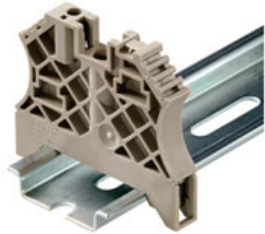

Partition plates for PRV/PPV 8

The partitions for the patch and potential distributors provide a visual barrier for separating functional sections.

The printed versions of the partitions make it easy to quickly identify individual terminal points. This simplifies your work when carrying out maintenance or add-ons.

for TS 35 terminal rail

Weidmüller's range of products includes end brackets that guarantee a permanent, reliable mounting on the terminal rail and prevent sliding. Versions with and without screws are available. The end brackets include marking options, also for group markers, and also a test plug holder.