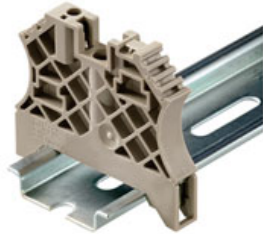

Marker holders for patch distributors and potential distributors

The accessories of the other ranges of modular terminals can also be used for the P-Series in order to reduce the number of variations. The accessories render possible appropriate solutions for all - even non-standard - tasks. The accessories must comply with the same quality standards as the modular terminals themselves.

Weidmüller's range of products includes end brackets that guarantee a permanent, reliable mounting on the terminal rail and prevent sliding. Versions with and without screws are available. The end brackets include marking options, also for group markers, and also a test plug holder.