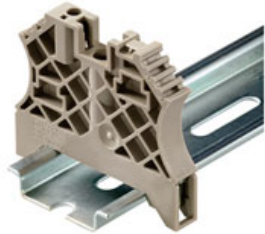

### Marker holders for patch distributors and potential distributors

The accessories of the other ranges of modular terminals can also be used for the P-Series in order to reduce the number of variations. The accessories render possible appropriate solutions for all - even non-standard - tasks. The accessories must comply with the same quality standards as the modular terminals themselves.

**Accessories**

**for TS 35 terminal rail**

Weidmüller's range of products includes end brackets that guarantee a permanent, reliable mounting on the terminal rail and prevent sliding. Versions with and without screws are available. The end brackets include marking options, also for group markers, and also a test plug holder.