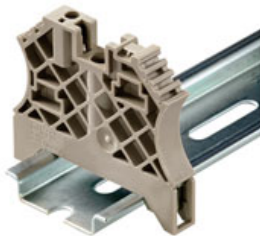

for TS 35 terminal rail

Weidmüller's range of products includes end brackets that guarantee a permanent, reliable mounting on the terminal rail and prevent sliding. Versions with and without screws are available. The end brackets include marking options, also for group markers, and also a test plug holder.