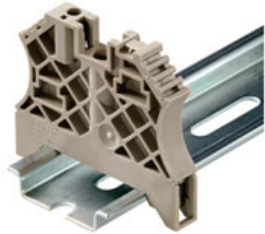

**Tools**

Tools for removing the sheathing of uncut power cables and outgoing feeders, plus screwdrivers for installing FieldPower components.

**General ordering data**

Type	Order No.	Version	GTIN (EAN)	Qty.
SDS 0.6X3.5X100	<a href="#">9008330000</a>	Screwdriver, Blade width (B): 3.5 mm, Blade length: 100 mm, Blade thickness (A): 0.6 mm	4032248056286	1 pc(s).

Weidmüller's range of products includes end brackets that guarantee a permanent, reliable mounting on the terminal rail and prevent sliding. Versions with and without screws are available. The end brackets include marking options, also for group markers, and also a test plug holder.