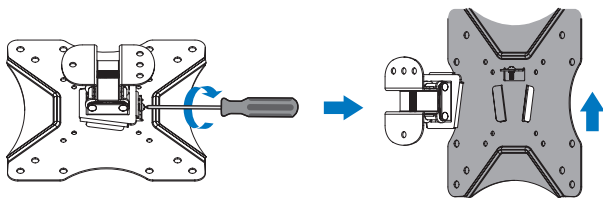

## Full Motion TV Wall Mount for 23"-42" TV

Art. No.: BP0006

2-pieces easy installation design, compatible with VESA standard max. 200x200mm.

### Features:

- » Super strong mounting brackets: Solid-reinforced Cold Steel, durable product with maximum capacity of 25kg
- » Compatible with VESA 75x75mm, 100x100mm, 200x100mm, 200x200mm
- » Easy to install
- » Fit for 23-42 inch LED LCD plasma TV, PC Monitor screens

Remove the wall plate from the wall mount

Install the wall plate to the wall

Install the wall mount to back of the TV

Apply the TV with wall mount to the wall plate

RoHS  
compliant

\* The specifications and pictures are subject to change without notice.  
\* All trade names referenced are the registered namework of their respective owners.