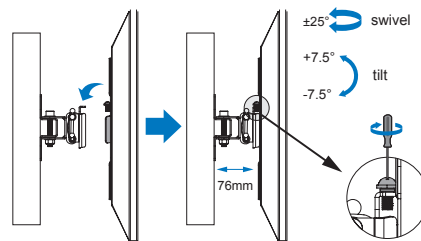

### Features:

- » Super strong mounting brackets: Solid-reinforced Cold Steel, durable product with maximum capacity of 25kg
- » Compatible with VESA 75x75mm, 100x100mm, 200x100mm, 200x200mm
- » Easy to install
- » Fit for 23-42 inch LED LCD plasma TV, PC Monitor screens

Remove the wall plate from the wall mount

Install the wall plate to the wall

Install the wall mount to back of the TV

Apply the TV with wall mount to the wall plate

RoHS  
compliant

\* The specifications and pictures are subject to change without notice.  
\* All trade names referenced are the registered namework of their respective owners.