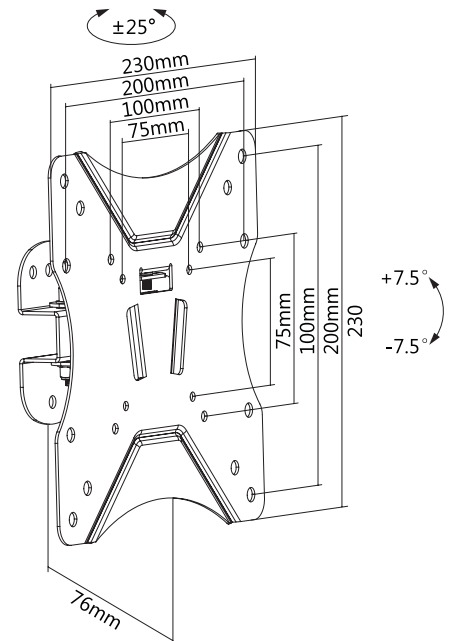

## Full Motion TV Wall Mount for 23"-42" TV

Art. No.: BP0006

2-pieces easy installation design, compatible with VESA standard max. 200x200mm.

### Features:

- » Super strong mounting brackets: Solid-reinforced Cold Steel, durable product with maximum capacity of 25kg
- » Compatible with VESA 75x75mm, 100x100mm, 200x100mm, 200x200mm
- » Easy to install
- » Fit for 23-42 inch LED LCD plasma TV, PC Monitor screens

Remove the wall plate from the wall mount

Install the wall plate to the wall

Install the wall mount to back of the TV

Apply the TV with wall mount to the wall plate

RoHS  
compliant

\* The specifications and pictures are subject to change without notice.  
\* All trade names referenced are the registered namework of their respective owners.

### Specification:

Screen Size	23"-42"
Rated Load	25kg/55lbs
VESA	75x75, 100x100, 200x100, 200x200
Tilt	7.5°~7.5°
Swivel	25°~-25°
Distance to the wall	76mm
Product Size	230 x 230 x 76mm