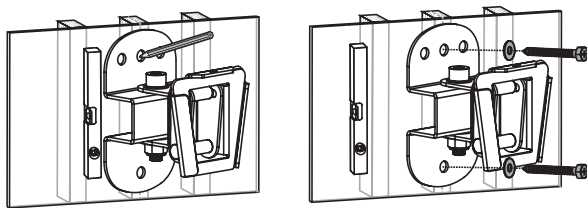

## Full Motion TV Wall Mount for 23"-42" TV

Art. No.: BP0006

2-pieces easy installation design, compatible with VESA standard max. 200x200mm.

### Features:

- » Super strong mounting brackets: Solid-reinforced Cold Steel, durable product with maximum capacity of 25kg
- » Compatible with VESA 75x75mm, 100x100mm, 200x100mm, 200x200mm
- » Easy to install
- » Fit for 23-42 inch LED LCD plasma TV, PC Monitor screens

Remove the wall plate from the wall mount

Install the wall plate to the wall

Install the wall mount to back of the TV

Apply the TV with wall mount to the wall plate

RoHS  
compliant

\* The specifications and pictures are subject to change without notice.  
\* All trade names referenced are the registered namework of their respective owners.