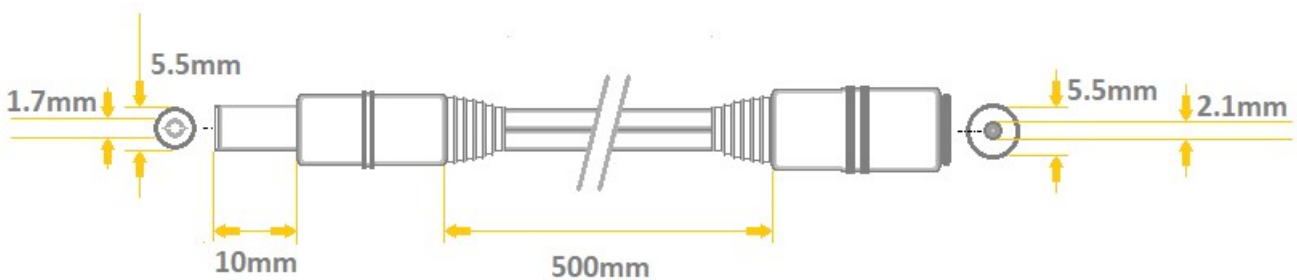

**White DC Power Cable 0.5m long**  
**PLUG 1.7x5.5 mm – straight**  
**Socket 2.1x5.5 mm**  
 flexible, multiwire conductors,  
 stranded of bare copper wires  
**2x0.5mm<sup>2</sup>**

Model	P55-C21-T050-050WH
DC Plug (output)	<b>1.7x5.5mm, straight</b> (round plug, outer diameter 5.5mm, inner diameter 1.7mm)
DC Socket (input)	<b>2.1x5.5mm, straight</b> (round socket, outer diameter 2.1mm, inner diameter 5.5mm)
Construction	flexible, multiwire conductors, stranded of bare annealed copper wires
Cable cross section	1.7 x 3.6mm
Wire diameter	<b>2x0.50mm<sup>2</sup></b>
Nominal voltage	0-100V
Rated current	1.5A
Length	050cm
Jacket	PVC
Color	White
Inner conductor	Cu
Insulation resistance	>100MΩ @ 500VDC
Insulation thickness	0.4mm
Allowable operation temperature	-20°C to 70°C
Maximum wire resistance	39.0 Ω/km @ 20°C