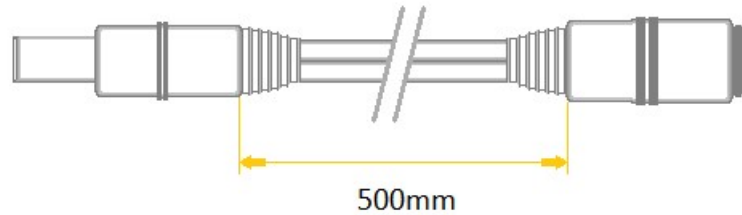

**White DC Power Cable 0.5m long**  
**PLUG 1.7x5.5 mm – straight**  
**Socket 2.1x5.5 mm**  
 flexible, multiwire conductors,  
 stranded of bare copper wires  
**2x0.5mm<sup>2</sup>**

Model	P55-C21-T050-050WH
DC Plug (output)	<b>1.7x5.5mm, straight</b> (round plug, outer diameter 5.5mm, inner diameter 1.7mm)
DC Socket (input)	<b>2.1x5.5mm, straight</b> (round socket, outer diameter 2.1mm, inner diameter 5.5mm)
Construction	flexible, multiwire conductors, stranded of bare annealed copper wires
Cable cross section	1.7 x 3.6mm
Wire diameter	<b>2x0.50mm<sup>2</sup></b>
Nominal voltage	0-100V
Rated current	1.5A
Length	050cm
Jacket	PVC
Color	White
Inner conductor	Cu
Insulation resistance	>100MΩ @ 500VDC
Insulation thickness	0.4mm
Allowable operation temperature	-20°C to 70°C
Maximum wire resistance	39.0 Ω/km @ 20°C