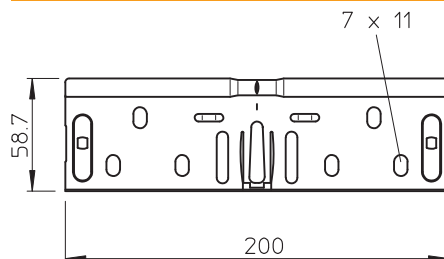

Technical data sheet

Straight connector set 60

Item no. 6068189

Quick connector set for straight, screwless connections of cable trays and fittings with a side height of 60 mm.

St	Steel
FS	Strip galvanised

Additional product text, instruction: The continuous earthing connection is guaranteed without a screw connection.

Master data

Item no.	6068189
Type	RV 630 FS
Description 1	Straight connector set
Description 2	for cable tray
Dimension	60x300
Material	Steel
Material symbol	St
Surface	Strip galvanised
Surface to DIN	DIN EN 10346
Surface symbol	FS
Smallest sales unit (VG)	10,00 Piece
Weight	24,50 kg/100 pc.

Technical data

Length	200,00 mm
Width	300,00 mm
Width	12,00 in
Side height	60,00 mm
Side height	2,00 in
Dimension	200 x 58,7 mm
Version	Straight connector
Plate thickness	0,75 mm
Suitable for cable tray	<input checked="" type="checkbox"/>
Suitable for mesh cable tray	<input type="checkbox"/>
Suitable for cable ladder	<input type="checkbox"/>
Suitable for maintaining electrical function	<input checked="" type="checkbox"/>
Adjustable connector, horizontal	<input type="checkbox"/>
Adjustable connector, vertical	<input type="checkbox"/>

Technical data sheet

Straight connector set 60

Item no. 6068189

Technical data

Rustproof steel, pickled	<input type="checkbox"/>
Connection type	Screwless connector