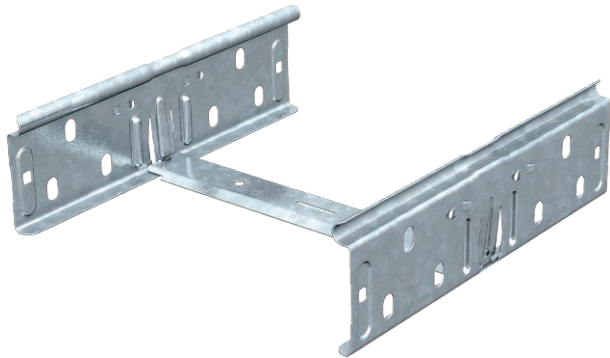

Technical data sheet

Straight connector set 60

Item no. 6068189

Quick connector set for straight, screwless connections of cable trays and fittings with a side height of 60 mm.

St	Steel
FS	Strip galvanised

Additional product text, instruction: The continuous earthing connection is guaranteed without a screw connection.

Master data

Item no.	6068189
Type	RV 630 FS
Description 1	Straight connector set
Description 2	for cable tray
Dimension	60x300
Material	Steel
Material symbol	St
Surface	Strip galvanised
Surface to DIN	DIN EN 10346
Surface symbol	FS
Smallest sales unit (VG)	10,00 Piece
Weight	24,50 kg/100 pc.

Technical data

Length	200,00 mm
Width	300,00 mm
Width	12,00 in
Side height	60,00 mm
Side height	2,00 in
Dimension	200 x 58,7 mm
Version	Straight connector
Plate thickness	0,75 mm
Suitable for cable tray	<input checked="" type="checkbox"/>
Suitable for mesh cable tray	<input type="checkbox"/>
Suitable for cable ladder	<input type="checkbox"/>
Suitable for maintaining electrical function	<input checked="" type="checkbox"/>
Adjustable connector, horizontal	<input type="checkbox"/>
Adjustable connector, vertical	<input type="checkbox"/>

Technical data sheet

Straight connector set 60

Item no. 6068189

Technical data

Rustproof steel, pickled	<input type="checkbox"/>
Connection type	Screwless connector