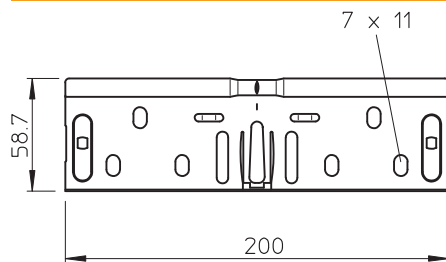

## Straight connector set 60

Item no. 6068162

Quick connector set for straight, screwless connections of cable trays and fittings with a side height of 60 mm.

<b>St</b>	Steel
<b>FS</b>	Strip galvanised

Additional product text, instruction: The continuous earthing connection is guaranteed without a screw connection.

### Master data

Item no.	6068162
Type	RV 615 FS
Description 1	Straight connector set
Description 2	for cable tray
Dimension	60x150
Material	Steel
Material symbol	St
Surface	Strip galvanised
Surface to DIN	DIN EN 10346
Surface symbol	FS
Smallest sales unit (VG)	10,00 Piece
Weight	20,70 kg/100 pc.

### Technical data

Length	200,00 mm
Width	150,00 mm
Width	6,00 in
Side height	60,00 mm
Side height	2,00 in
Dimension	200 x 58,7 mm
Version	Straight connector
Plate thickness	0,75 mm
Suitable for cable tray	<input checked="" type="checkbox"/>
Suitable for mesh cable tray	<input type="checkbox"/>
Suitable for cable ladder	<input type="checkbox"/>
Suitable for maintaining electrical function	<input checked="" type="checkbox"/>
Adjustable connector, horizontal	<input type="checkbox"/>
Adjustable connector, vertical	<input type="checkbox"/>