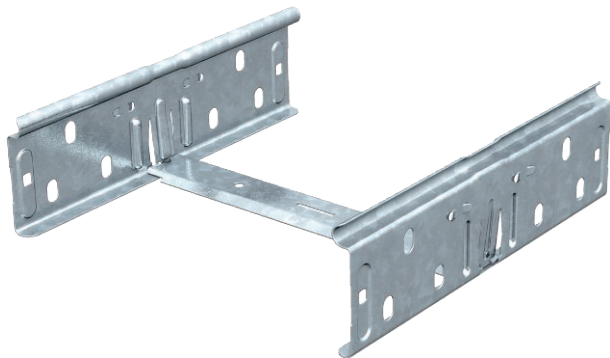

## Straight connector set 60

Item no. 6068162

Quick connector set for straight, screwless connections of cable trays and fittings with a side height of 60 mm.

<b>St</b>	Steel
<b>FS</b>	Strip galvanised

Additional product text, instruction: The continuous earthing connection is guaranteed without a screw connection.

### Master data

Item no.	6068162
Type	RV 615 FS
Description 1	Straight connector set
Description 2	for cable tray
Dimension	60x150
Material	Steel
Material symbol	St
Surface	Strip galvanised
Surface to DIN	DIN EN 10346
Surface symbol	FS
Smallest sales unit (VG)	10,00 Piece
Weight	20,70 kg/100 pc.

### Technical data

Length	200,00 mm
Width	150,00 mm
Width	6,00 in
Side height	60,00 mm
Side height	2,00 in
Dimension	200 x 58,7 mm
Version	Straight connector
Plate thickness	0,75 mm
Suitable for cable tray	<input checked="" type="checkbox"/>
Suitable for mesh cable tray	<input type="checkbox"/>
Suitable for cable ladder	<input type="checkbox"/>
Suitable for maintaining electrical function	<input checked="" type="checkbox"/>
Adjustable connector, horizontal	<input type="checkbox"/>
Adjustable connector, vertical	<input type="checkbox"/>