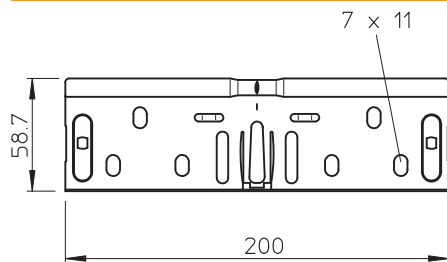

Technical data sheet

Straight connector set 60

Item no. 6068154

Quick connector set for straight, screwless connections of cable trays and fittings with a side height of 60 mm.

St	Steel
FS	Strip galvanised

Additional product text, instruction: The continuous earthing connection is guaranteed without a screw connection.

Master data

Item no.	6068154
Type	RV 610 FS
Description 1	Straight connector set
Description 2	for cable tray
Dimension	60x100
Material	Steel
Material symbol	St
Surface	Strip galvanised
Surface to DIN	DIN EN 10346
Surface symbol	FS
Smallest sales unit (VG)	10,00 Piece
Weight	19,40 kg/100 pc.

Technical data

Length	200,00 mm
Width	100,00 mm
Width	4,00 in
Side height	60,00 mm
Side height	2,00 in
Dimension	200 x 58,7 mm
Version	Straight connector
Plate thickness	0,75 mm
Suitable for cable tray	<input checked="" type="checkbox"/>
Suitable for mesh cable tray	<input type="checkbox"/>
Suitable for cable ladder	<input type="checkbox"/>
Suitable for maintaining electrical function	<input checked="" type="checkbox"/>
Adjustable connector, horizontal	<input type="checkbox"/>
Adjustable connector, vertical	<input type="checkbox"/>

Technical data sheet

Straight connector set 60

Item no. 6068154

Technical data

Rustproof steel, pickled	<input type="checkbox"/>
Connection type	Screwless connector