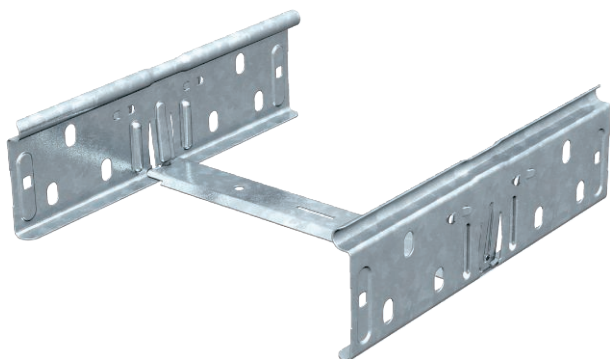

Technical data sheet

Straight connector set 60

Item no. 6068154

Quick connector set for straight, screwless connections of cable trays and fittings with a side height of 60 mm.

St	Steel
FS	Strip galvanised

Additional product text, instruction: The continuous earthing connection is guaranteed without a screw connection.

Master data

Item no.	6068154
Type	RV 610 FS
Description 1	Straight connector set
Description 2	for cable tray
Dimension	60x100
Material	Steel
Material symbol	St
Surface	Strip galvanised
Surface to DIN	DIN EN 10346
Surface symbol	FS
Smallest sales unit (VG)	10,00 Piece
Weight	19,40 kg/100 pc.

Technical data

Length	200,00 mm
Width	100,00 mm
Width	4,00 in
Side height	60,00 mm
Side height	2,00 in
Dimension	200 x 58,7 mm
Version	Straight connector
Plate thickness	0,75 mm
Suitable for cable tray	<input checked="" type="checkbox"/>
Suitable for mesh cable tray	<input type="checkbox"/>
Suitable for cable ladder	<input type="checkbox"/>
Suitable for maintaining electrical function	<input checked="" type="checkbox"/>
Adjustable connector, horizontal	<input type="checkbox"/>
Adjustable connector, vertical	<input type="checkbox"/>

Technical data sheet

Straight connector set 60

Item no. 6068154

Technical data

Rustproof steel, pickled	<input type="checkbox"/>
Connection type	Screwless connector