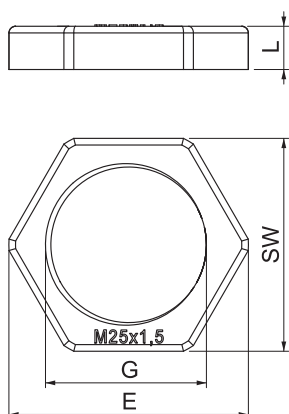

## Cable outlet, plastic locknut

Item no. 2048787

Locknut DIN 46319, with metric thread IEC 423.

**PA** Polyamide

### Master data

Item no.	2048787
Type	116 M25 SGR PA
Description 1	Locknut
Dimension	M25
Colour	Silver grey
RAL number	7001
Material	Polyamide
Material symbol	PA
Smallest sales unit (VG)	100,00 Piece
Weight	0,27 kg/100 pc.

### Technical data

Dimension E	36,00 mm
Dimension L	6,50 mm
WAF	32,00 mm
Thread type	Metric
Thread	M25x1,5
Nominal thread size metric/PG	25,00
Fibre-glass reinforced	<input type="checkbox"/>
Halogen-free	<input checked="" type="checkbox"/>
Impact-resistant	<input type="checkbox"/>