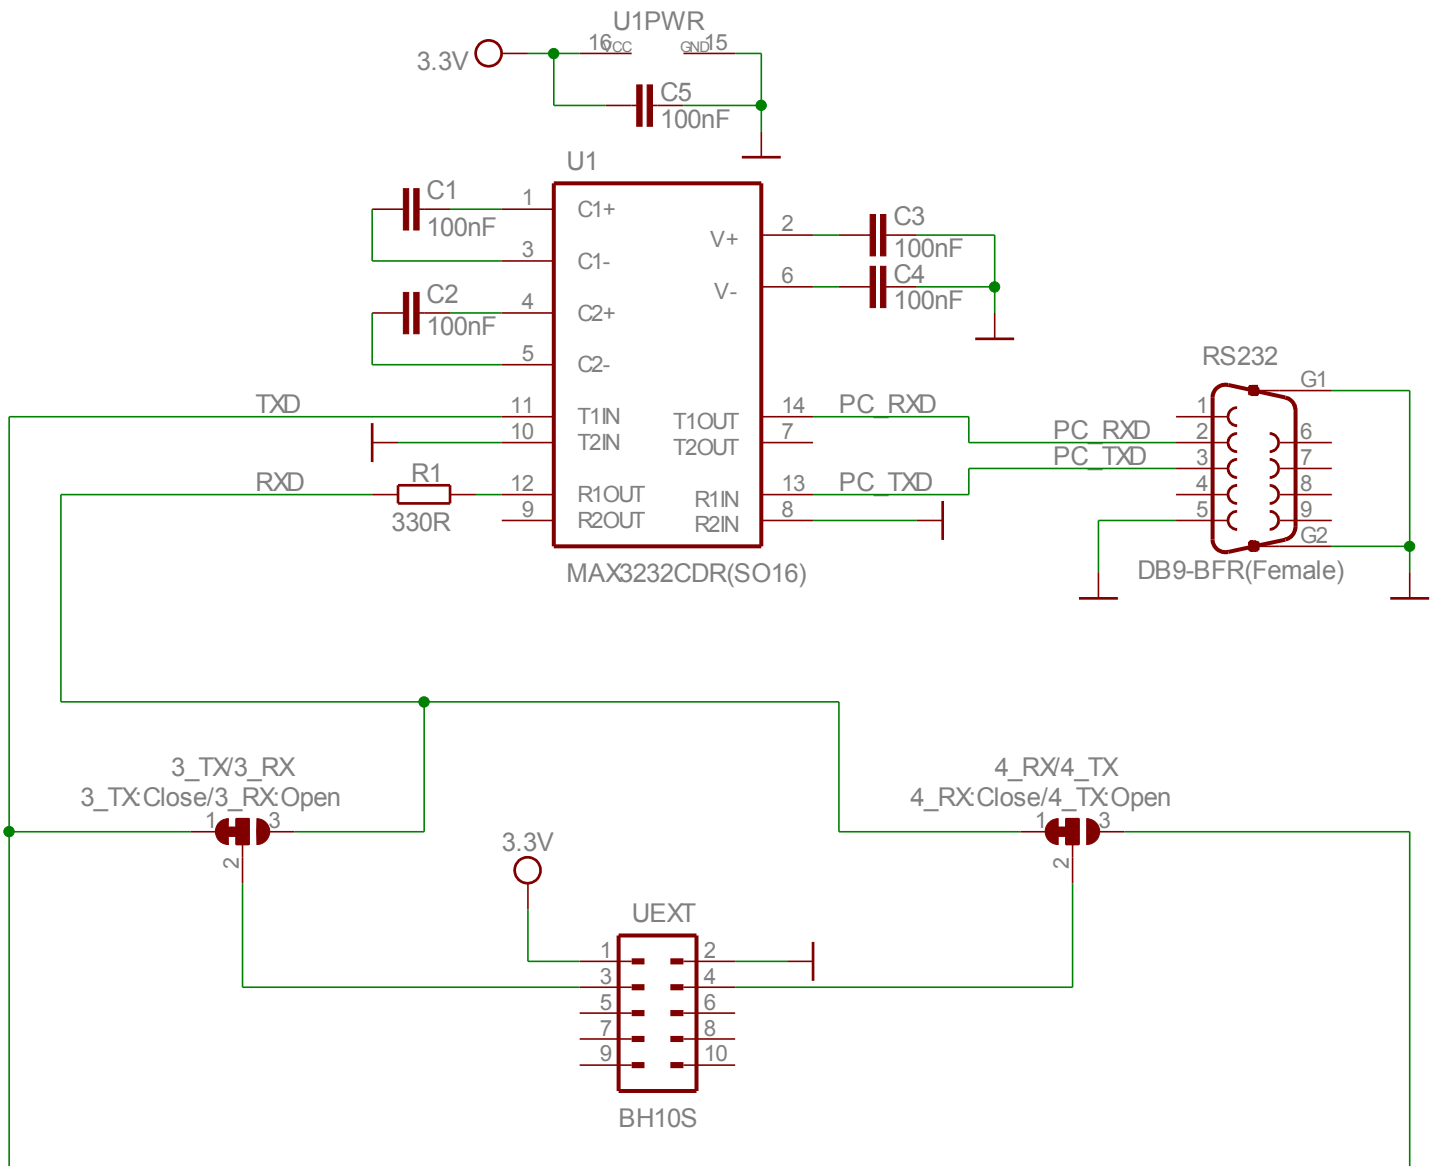

RS232 -> DCE Device

MOD-RS232_Rev_A

OLIMEX LTD BULGARIA

<http://www.olimex.com>