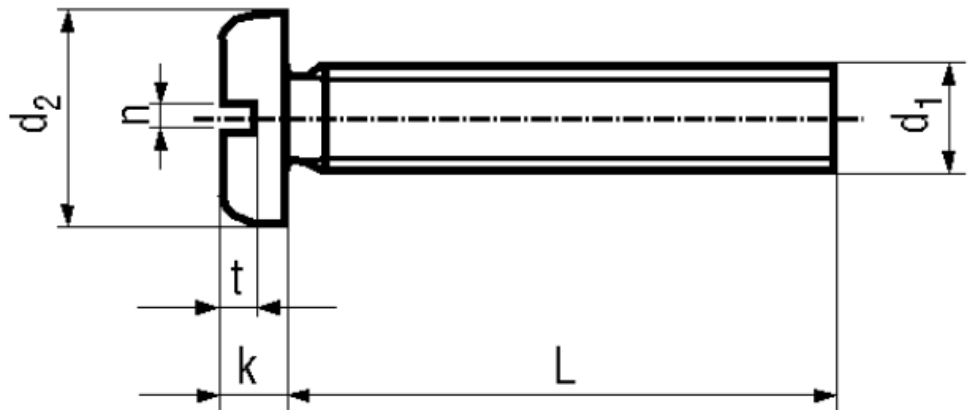

BN 1062

Slotted pan head screws

~DIN 85 A
~ISO 1580
~UNI 6108

Material	Polyamide 6.6	Quality	PA 6.6
Color	white		

Article No. - 1402234

d_1	M5
L	12
d_2	10
k	3
n	1,2
t	1,2

DIN 85: Standard withdrawn