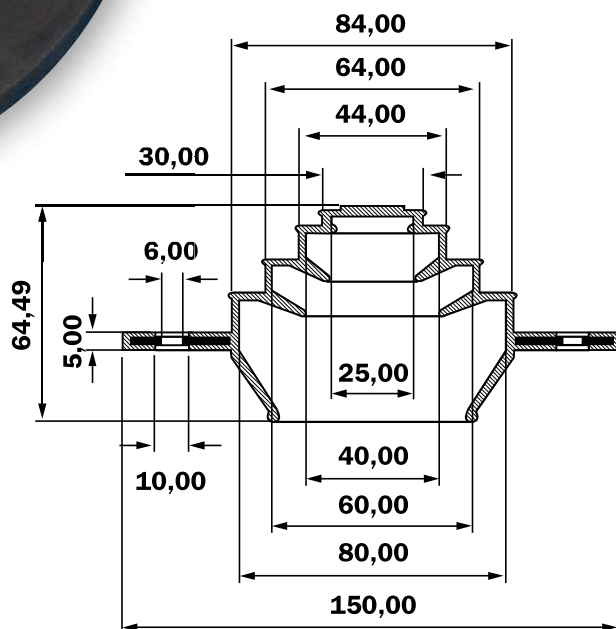

M 20-80

Singlegates

Code	Colour	Ral code	Classifications	Delivery time	Electrical number
104048	Gray	7042		3-4 weeks from PO	1733483
104049	Light Grey	7035	UL 94; V-0	3-4 weeks from PO	1733484
101035	Black		UL 94; V-0; Oil resistant	From stock	1733485