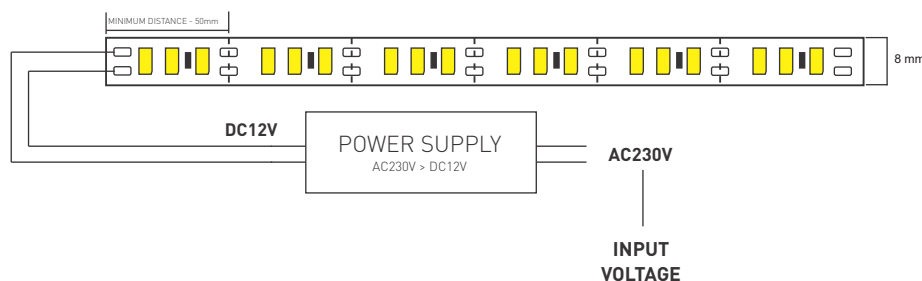

PRODUCT DATA

Order code	LS-L120-12W-XXXXX(24V)
LED Type	2835
Luminous efficacy	130 lm/W
Typical luminous flux, lm	1560 lm/m
Wattage	12 W/m
Ingress protection	IP 20
Colometric data, CCT	3000/4000/6500 K
Color rendering index	84 CRI
LED strip Dimensions , mm	5000 x 8 x 2 mm
Operating temperature	-20°C ~ +40°C
L80 lifetime	L80B10 > 36000 hours (@Ta 25 °C)
Warranty	2 years limited

LS-L120-12W **2** year warranty

APPLICATIONS

Signage
Accent lighting
Furniture

**CUT ONLY WHERE
IT IS SPECIFIED**

SHIPPING INFORMATION

Single bag quantity	5m
Carton box quantity	500m

This product is only suitable for connection to dedicated Class 1 or Class 2 power supplies rated DC24V (± 5%)