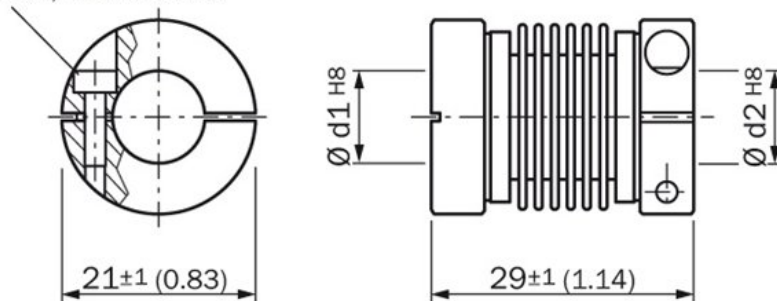

Nazwa modelu > [KUP-1010-B](#)

Numer cz ci > [5312983](#)

Dane techniczne

Accessory group:	Shaft adaptation
Accessory family:	Couplings
Opis:	Bellows coupling, shaft diameter 10 mm/10 mm
Specialty:	Max. shaft offset: radially +/- 0,25 mm, axially +/-0,4 mm, angle +/- 4 degrees;max. speed 10.000 rpm, -30 to +120 degrees Celsius, torsional spring stiffness of 150 Nm/rad

Dimensional drawing

Cheese-head screw
M2.5 x 8, DIN 912 A2