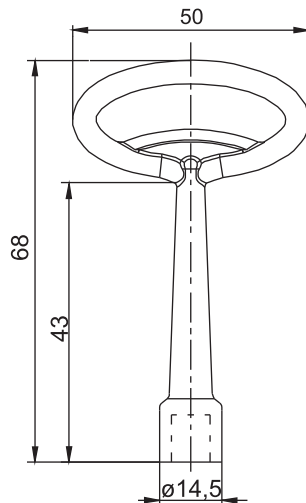

Type of key [X]									Finish			
									Chrome	Nickel	RAL 9005	RAL 7035
D3	D5	T6	T9	KW6	KW7	KW 8	N	C9	01	02	04	05
CATALOGUE NUMBER					COMPONENTS				MATERIAL			
2.KLX.001					Key				ZAMAK5			

How to order :

Catalogue number
Finish

Type of key [X]								Finish			
								Chrome	Nickel	RAL 9005	RAL 7035
D3	D5	T9	T10	KW 8	N	C9	D13	01	02	04	05
CATALOGUE NUMBER				COMPONENTS				MATERIAL			
2.KLX.002				Key				ZAMAK5			