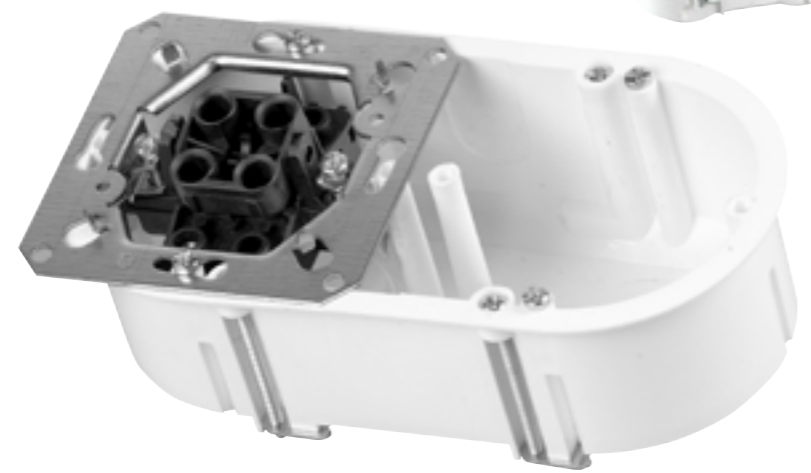

PK-63/45G Dry wall mounting box 3-row with assembly screws

DIMENSION $\varnothing 63 \times 45 \times 3$

COLOR

CARTON QUANTITY

PK-63/60G

DIMENSION $\varnothing 63 \times 60 \times 3$

- six connection grommets
- spacing 71 mm
- easy to break culverts
- IP-20