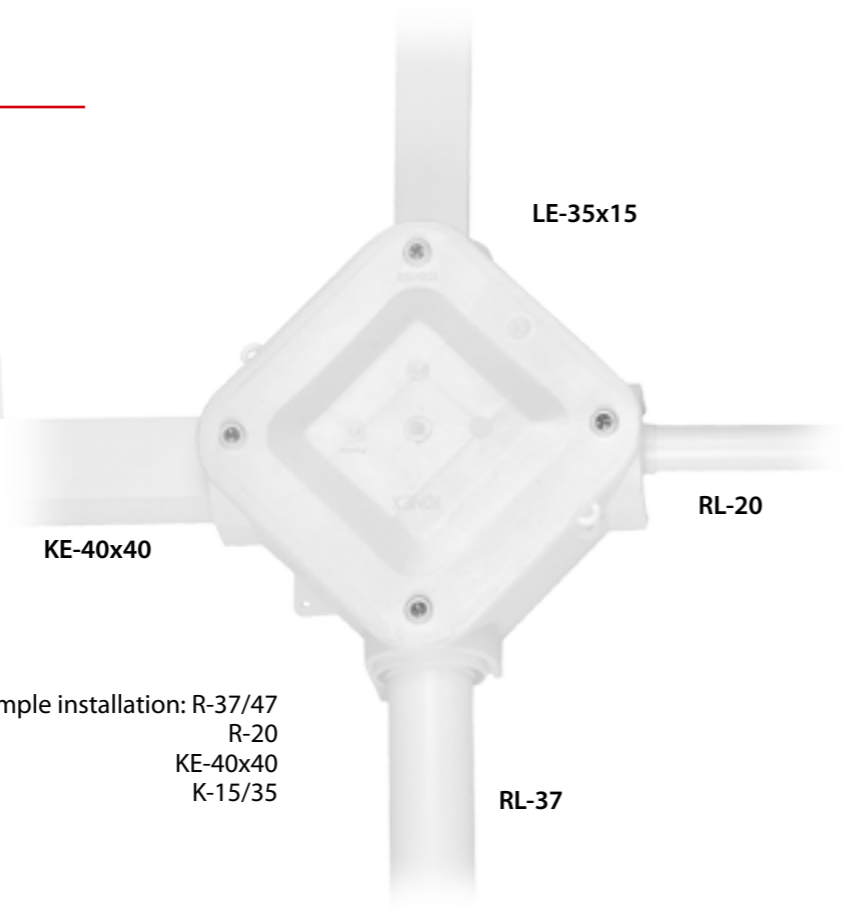

WALL INSTALLATION BOXES AND ACCESSORIES

PK-25/55 Junction box

DESCRIPTION gland D-30 7 pcs
DIMENSION 125 x 125 x 80
COLOR ☐

CARTON QUANTITY

PK-25/67 ears for sealing
IP-67 is possible with IP67 screwing glands.

Glands Screwing glands

COLOR ☐

DIAMETER OF MOUNTING HOLES

CABLE DIAMETERS

M12 3,0 mm do 6,5 mm
M16 5,0 mm do 10,0 mm
M20 10,0 mm do 14,0 mm
M25 13,0 mm do 18,0 mm
M32 18,0 mm do 25,0 mm
M40 22,0 mm do 32,0 mm
M50 30,0 mm do 38,0 mm

POR-37x47 Junction box for cable pipes

DESCRIPTION Four holes for fitting glands
DIMENSION 150 x 150 x 65
COLOR ☐

CARTON QUANTITY

ears for sealing

POK - 15x20 Junction box for cable trays

DESCRIPTION Four holes for fitting glands
DIMENSION 150 x 150 x 65
COLOR ☐

CARTON QUANTITY

ears for sealing

POR-18x28
POR-20
POR-22

POK-15x35
POK-25x40
POK-40x40

Glands Fitting glands for POR or POK boxes

PROFILE R-18/28, R-20, R-22, R-37/47
K-15/20, K-15/35, K-25/40, K-40/40

COLOR ☐

CARTON QUANTITY

It is possible to assembly different types of cable pipes and trays thanks to wide spectrum of fitting glands.

Example installation: R-37/47
R-20
KE-40x40
K-15/35