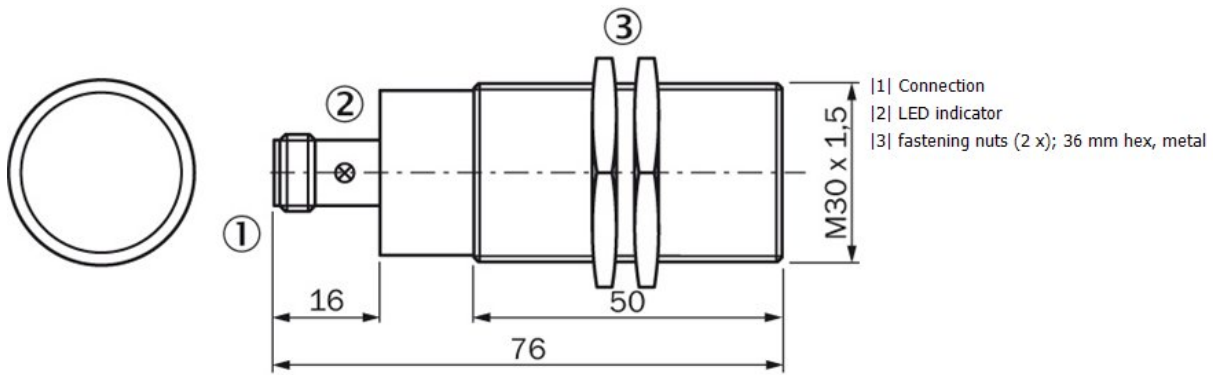

Dimensional drawing