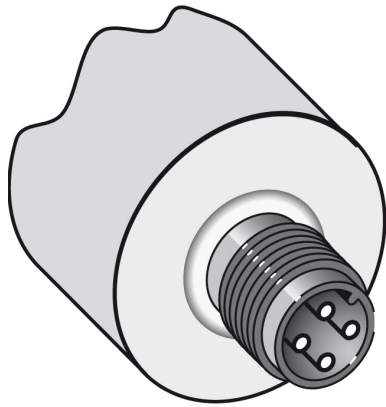

Installation note

Dimensional drawing

Alle Maße in mm

Connection diagram

Connection type

Australia

Phone +61 3 9457 0600
1800 334 802 – tollfree
E-Mail sales@sick.com.au

Belgium/Luxembourg