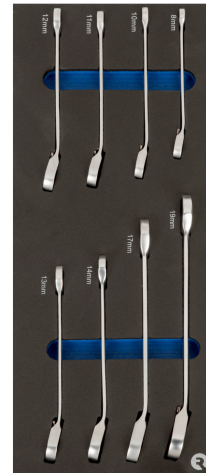

IFF1E002
**1/3 Foam Inlays Ratcheting
Combination Wrenches - 8 Pcs**

PRODUCT DETAILS

- 1/3 foam with tools - 8 pieces
- Ratcheting combination wrenches
- Includes ratcheting combination wrenches 8, 10, 11, 12, 13, 14, 17 and 19 mm

PRODUCT ATTRIBUTES

Product		
IFF1E002	44 x 180 x 440 mm	0.98 kg

SET CONTENT

Ratcheting Combination Wrench 8
mm, Clip
18-08-1

Ratcheting Combination Wrench 10
mm, Clip
18-10-1

Ratcheting Combination Wrench 11
mm, Clip
18-11-1

Ratcheting Combination Wrench 12
mm, Clip
18-12-1

Ratcheting Combination Wrench 13
mm, Clip
18-13-1

Ratcheting Combination Wrench 14
mm, Clip
18-14-1

Ratcheting Combination Wrench 17
mm, Clip
18-17-1

Ratcheting Combination Wrench 19
mm, Clip
18-19-1