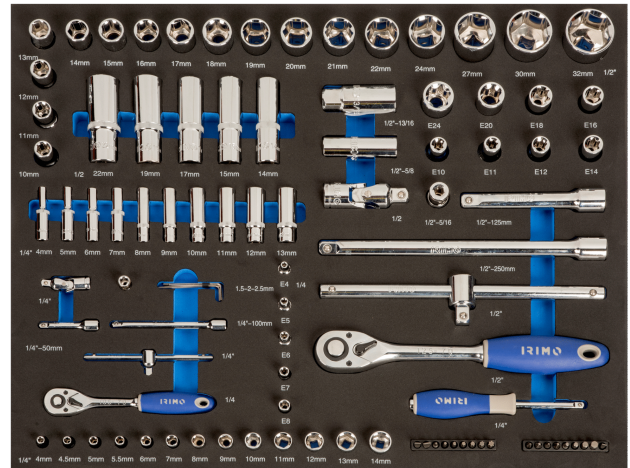

**IFF1A001**

**3/3 Foam Inlays Sockets & Bits - 94 Pcs**

**PRODUCT DETAILS**

- 3/3 foam with tools - 94 pieces
- Composition: 1/2" and 1/4" socket set; Ratchets and accessories; Bits; Hex keys
- - 1/4" hex sockets: Regular (4 to 14 mm) and deep (4 to 13 mm)
- - 1/2" hex sockets: 10 to 32 mm
- - 1/4" Torx sockets: 4 to 8 mm
- - 1/2" Torx sockets: 10 to 24 mm
- - 1/2" and 1/4" reversible ratchets
- - 1/4" and 1/2" socket accessories
- - Hex keys set
- - Bits: Hex (4 to 6.5); Phillips (PH1, PH2); Pozidriv (PZ1, PZ2) and Torx (T8 to T30)

## SET CONTENT

Hex Key Short Black Finish 1.5 mm  
**045001**

Hex Key Short Black Finish, 2 mm &  
5/64"  
**045011**

Hex Key Short Black Finish 2.5 mm  
**045021**

Socket 1/4" Hex 4 mm  
**101-04-1**

Socket 1/4" Hex 4.5 mm  
**101-045-1**