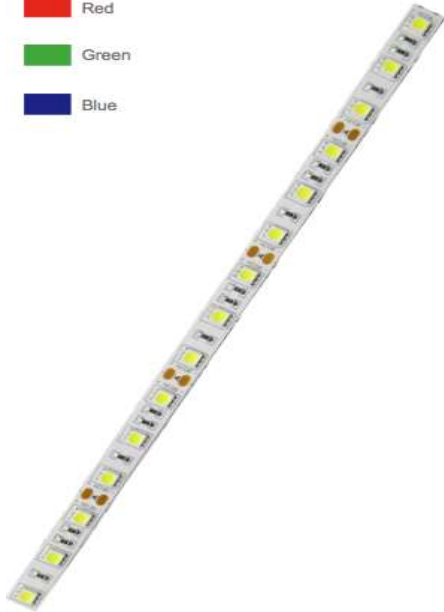

- Warm White
- Neutral White
- Cold White
- Amber
- Red
- Green
- Blue

## FEATURES

- Mercury free, no UV or IR emissions.
- DC12V
- 14.4watts/m
- 5000Hrs LED life time
- Dimmable
- CE,Rohs,UL,cUL

## SPECIFICATIONS

Length	5 meters/Roll
Power	14.4watts/m
Width	10mm
LED Qty	60LED/m
Input Voltage	12VDC
Lumen	18-20lm/LED
PCB	2 OZ
CRI	80+
Waterproof	IP20/IP54/IP65