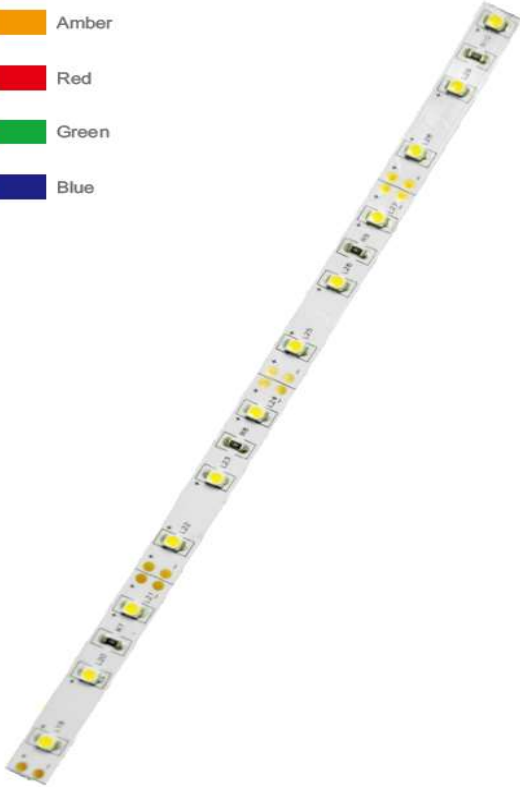

- Neutral White
- Cold White
- Amber
- Red
- Green
- Blue

FEATURES

- Mercury free, no UV or IR emissions.
- DC12V
- 4.8watts/m
- 5000Hrs LED life time
- Dimmable
- CE,Rohs,UL,cUL

SPECIFICATIONS

Length	5 meters/Roll
Power	4.8watts/m
Width	8mm
LED Qty	60LED/m
Input Voltage	12VDC
Lumen	6-7lm/LED
PCB	2 OZ
CRI	80+
Waterproof	IP20/IP54/IP65

STRUCTURE

Long life span
50,000
hours

12
VDC

Cut into
3 segments

5m

120°

3
YEARS
WARRANTY