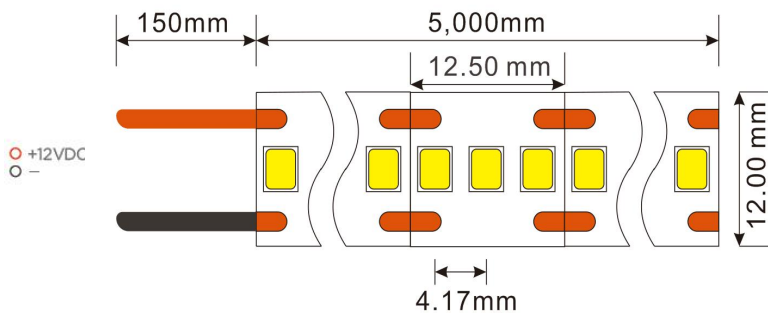

HH-S240F012W12-2835

- Warm White
- Neutral White
- Cold White
- Amber
- Red
- Green
- Blue

## SPECIFICATIONS

Length	5 meters/Roll
Power	25watts/m
Width	10mm/12mm
LED Qty	240LED/m
Input Voltage	24VDC
Lumen	22-24lm/LED
PCB	2, 3 OZ
CRI	70+, 80+
Waterproof	IP/20/IP54/IP65/IP67/IP68

## STRUCTURE

Long life span  
**50,000**  
 hours

12  
 VDC

Cut into  
 3 segments

**5m**

120°

**3**  
 YEARS  
 WARRANTY

+12VDC ○  
 - ○