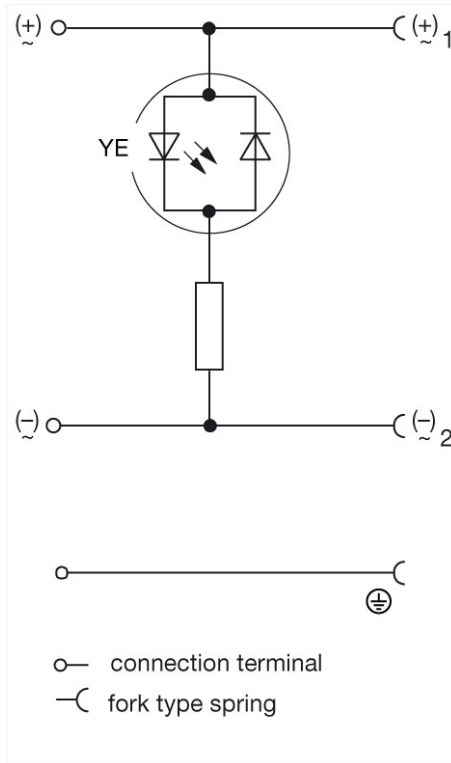

HIRSCHMANN

A BELDEN BRAND

Industrial Connecting Solutions:Archive - Industrial Connectors:Rectangular connectors GDM-series (Archive):Type A EN 175301-803 (DIN 43650) / ISO 4400:Cable socket with electronic insert:GDML

2011 LED 230 YE schwarz/black

<http://www.e-catalog.beldensolutions.com/link/57078-24228-62529-86162-24310-24314-35020/en/conf/uistate>

Picture

Drawing

Belden Deutschland GmbH

Im Gewerbepark 2
58579 Schalksmühle
Germany
Phone: +49 7127/14-1806
E-Mail: icos-sales@belden.com

The information published in the websites has been compiled as carefully as possible. It is subject to alteration without notice in technical as well as in price-related/commercial respect. The complete information and data were available on user documentation. Mandatory information can only be obtained by a concrete query.