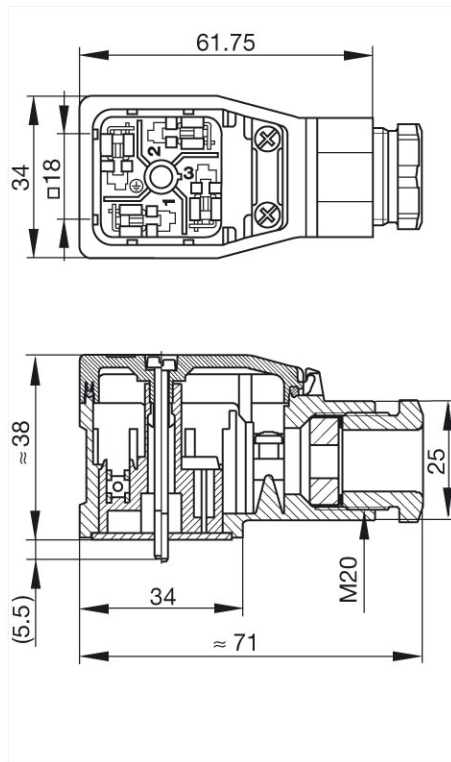

HIRSCHMANN

A BELDEN BRAND

Industrial Connecting Solutions:Archive - Industrial Connectors:Rectangular connectors GDM-series (Archive):Type A EN 175301-803 (DIN 43650) / ISO 4400:Cable socket with electronic insert:GDME

3020 schwarz/black

<http://e-catalog.hirschmann.com/link/57078-24228-62529-86162-24310-24314-38135/en/conf/uistate>

Picture

Drawing

Belden Deutschland GmbH

Im Gewerbepark 2
58579 Schalksmühle
Germany
Phone: +49 7127/14-1806
E-Mail: icos-sales@belden.com

The information published in the websites has been compiled as carefully as possible. It is subject to alteration without notice in technical as well as in price-related/commercial respect. The complete information and data were available on user documentation. Mandatory information can only be obtained by a concrete query.