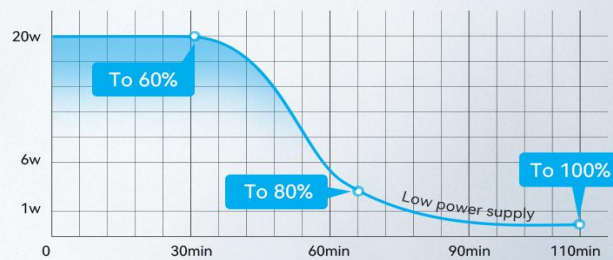

Note: All data are from Vention Lab