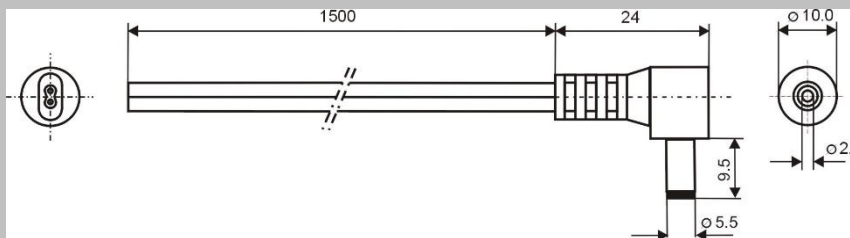

**Specification:**

Model	<b>DC.CAB.2201.0150.E</b>
DC Plug	5,5x2,1 mm
Recommended voltage	0 - 48V
Max Current	5A
Dielectric Strenght	500 VDC
Operating temperature	-20°C to +70°C
Cord Lenght	1500 mm
Cable Diameter	2x2mm
Wire Diameter	2x0,5mm <sup>2</sup>
ROHS	+