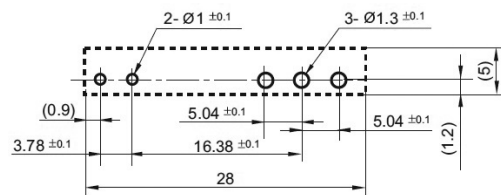

GENERAL DATA

Dimensioni

Width mm(in.)	5 (0.20)
Length mm(in.)	28 (1.10)
Height mm(in.)	15 (0.59)
Mounting type	PCB – plug-in

General Data

Mechanical endurance	1 x 10 ⁷ OPS
Dielectric strength Coil contact-circuit	4kVAC 60s
Contacts material	AgSnO ₂
Contact type	1CO contact (SPDT)

OUTPUT data

Max breaking capacity AC1	1500VA
Min breaking capacity AC1	1W
Max Switching voltage	250VAC / 30VDC
Continuos current	6A

APPROVALS

File E356484

TECHNICAL DRAWINGS

Wiring diagram

PCB Layout

ACCESSORIES

Additional items

Item	Description
88B2H3060U1	Empty socket SLIM relay: 6,3mm – in48-60VUC – screw system
88B2H3120U1	Empty socket SLIM relay: 6,3mm – in110-125VUC – screw system
88B2H3230U1	Empty socket SLIM relay: 6,3mm – in220-240VUC – screw system
88B2M1060U1	Empty socket SLIM relay: 5,1mm – in48-60VUC – no connectors
88B2M2060U1	Empty socket SLIM relay: 5,1mm – in48-60VUC – spring connectors
88B2M3060U1	Empty socket SLIM relay: 5,1mm – in48-60VUC – screw connectors
88B2M1120U1	Empty socket SLIM relay: 5,1mm – in110-125VUC – no connectors
88B2M2120U1	Empty socket SLIM relay: 5,1mm – in110-125VUC – spring connectors
88B2M3120U1	Empty socket SLIM relay: 5,1mm – in110-125VUC – screw connectors