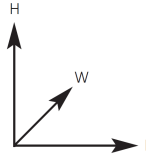

EURO 88RE

Article: **88RED060H1Z0**

ELECTROMECHANICAL SLIM RELAY (EMR)

- Input coil voltage **60VDC**
- Continuous current **6A**
- 1CO contact (SPDT) – 5mm thickness

GENERAL INFORMATION

Series	88RE
Item	88RED060H1Z0
Weight / Piece	5 g
Color	White
Q.ty p.pck.	100
Q.ty p. box	-

GENERAL DATA

Dimensioni

Width mm(in.)	5 (0.20)
Length mm(in.)	28 (1.10)
Height mm(in.)	15 (0.59)
Mounting type	PCB – plug-in

General Data

Mechanical endurance	1 x 10 ⁷ OPS
Dielectric strength Coil contact-circuit	4kVAC 60s
Contacts material	AgSnO ₂
Contact type	1CO contact (SPDT)