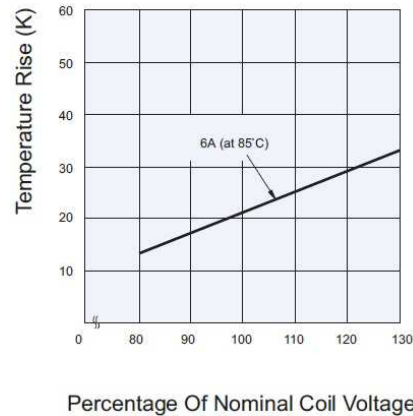

OUTPUT data

Max breaking capacity AC1	1500VA
Min breaking capacity AC1	1W
Max Switching voltage	250VAC / 30VDC
Continuos current	6A

APPROVALS

File E356484

TECHNICAL DRAWINGS

Wiring diagram

PCB Layout

ACCESSORIES