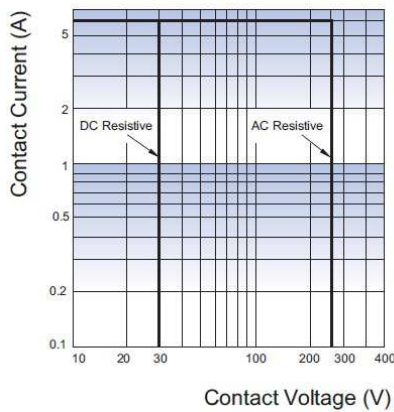

Ambient conditions

Operating temperature	-40°C...+85°C
-----------------------	---------------

INPUT data

Coil voltage	60VDC
Rated power consumption	210mW
Operating Range at 23°C	45,0...90,0VDC
Operate time at U _N	8ms max.
Realise time at U _N	4ms max.

OUTPUT data

Max breaking capacity AC1	1500VA
Min breaking capacity AC1	1W
Max Switching voltage	250VAC / 30VDC
Continuos current	6A

APPROVALS

File E356484

TECHNICAL DRAWINGS

Wiring diagram

PCB Layout

ACCESSORIES

Additional items

Item	Description
88B2H3060U1	Empty socket SLIM relay: 6,3mm – in48-60VUC – screw system
88B2H3120U1	Empty socket SLIM relay: 6,3mm – in110-125VUC – screw system
88B2H3230U1	Empty socket SLIM relay: 6,3mm – in220-240VUC – screw system
88B2M1060U1	Empty socket SLIM relay: 5,1mm – in48-60VUC – no connectors
88B2M2060U1	Empty socket SLIM relay: 5,1mm – in48-60VUC – spring connectors
88B2M3060U1	Empty socket SLIM relay: 5,1mm – in48-60VUC – screw connectors
88B2M1120U1	Empty socket SLIM relay: 5,1mm – in110-125VUC – no connectors
88B2M2120U1	Empty socket SLIM relay: 5,1mm – in110-125VUC – spring connectors
88B2M3120U1	Empty socket SLIM relay: 5,1mm – in110-125VUC – screw connectors