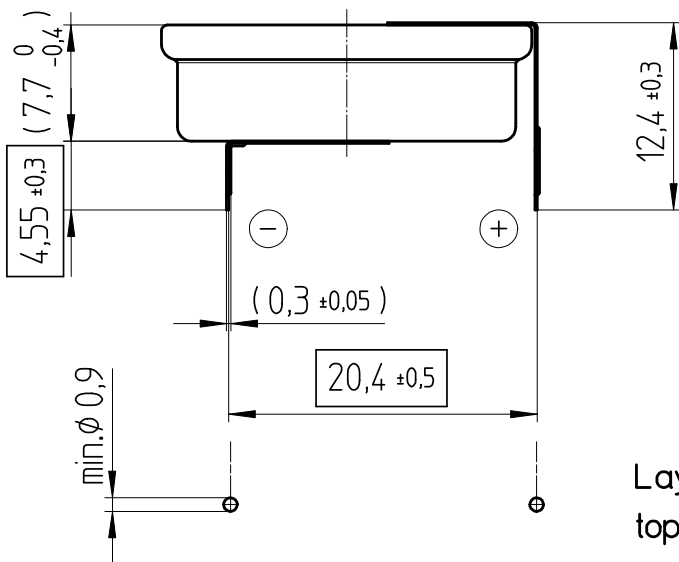

Art.-Number: 701100

Layout
top view

- Samples can deviate in the execution from the serie.

Tab material: Stainless steel

All framed values will be used for dimension checking !

- Dimensions and tolerances can be specified only after the testing of the devices for the mass production definitely

Rev.	○			Rev.	○			Customer's Approval			
Rev.	○			Rev.	○			Date			
Rev.	○			Rev.	○			Signature			
Titel: CR2477NFH-LF								Scale 2:1	Drawn	06.01.05	SRi
									Checked	07.02.05	MHo
									Approved		
renata  batteries								CH-4452 Itingen Switzerland		3.8738.4-	