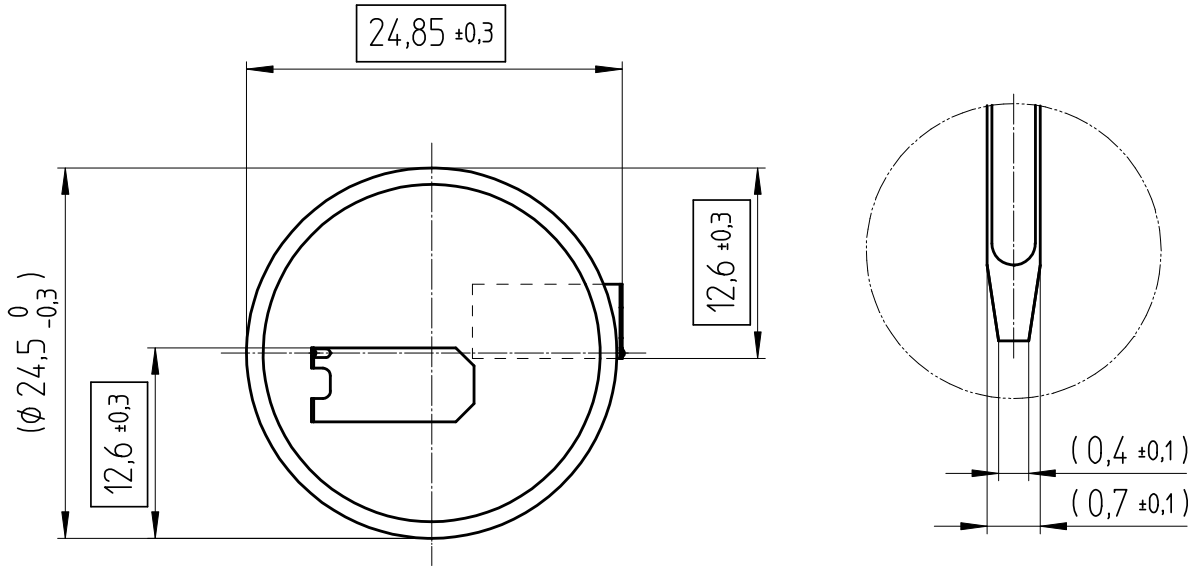

Art.-Number: 701100

Layout
top view

- Samples can deviate in the execution from the serie.

Tab material: Stainless steel

All framed values will be used for dimension checking !

- Dimensions and tolerances can be specified only after the testing of the devices for the mass production definitely

Rev.	○			Rev.	○			Customer's Approval			
Rev.	○			Rev.	○			Date			
Rev.	○			Rev.	○			Signature			
Titel: CR2477NFH-LF								Scale 2:1	Drawn	06.01.05	SRi
									Checked	07.02.05	MHo
									Approved		
renata  batteries								CH-4452 Itingen Switzerland		3.8738.4-	