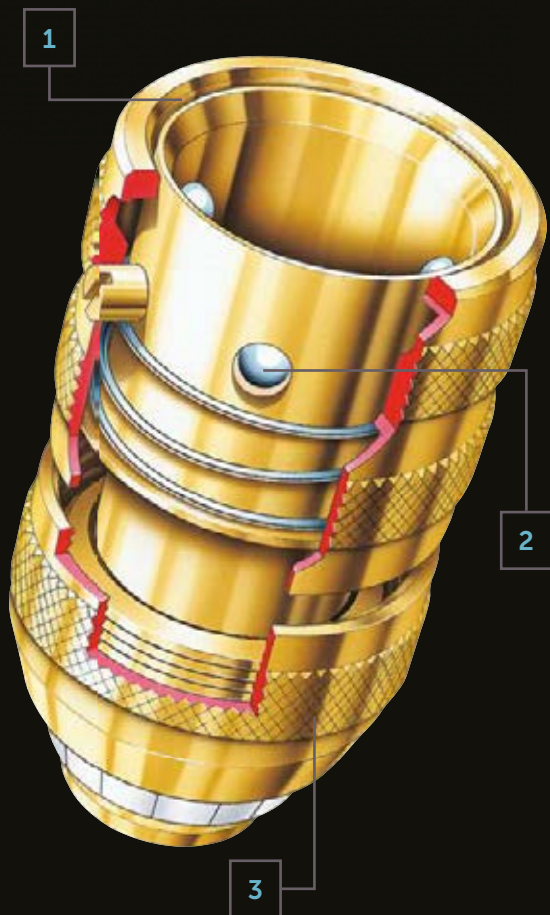

# WATER SYSTEMS

The range of C.K hose connectors is precision engineered to be long lasting and leak free. The fittings are solid brass, so are much more hard wearing than plastic systems and are rust resistant. They are compatible with all popular makes of hoses of both 1/2" and 3/4" bores.

- 1 Solid brass - tough and corrosion resistant
- 2 Ball bearing locking - secure and hardwearing
- 3 Threaded clamp for a secure fit to hosepipe

## HOSE CONNECTORS

Hose Connector - Male

Item Number	Ø	
G7904	1/2"	6
G7934	3/4"	6

Hose Connector - Female

Item Number	Ø	
G7903	1/2"	6
G7933	3/4"	6

Hose Connector - Male & Female

Item Number	Ø	
G7905	1/2"	6