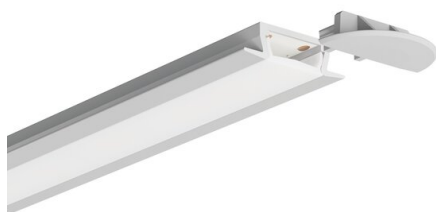

SAMPLE PROJECTS