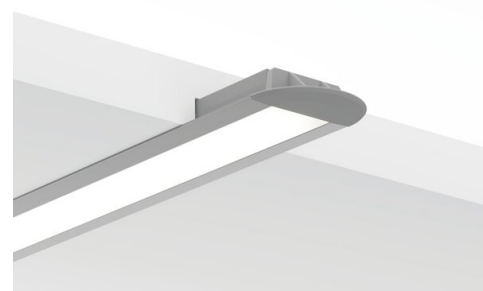

SAMPLE PROJECTS